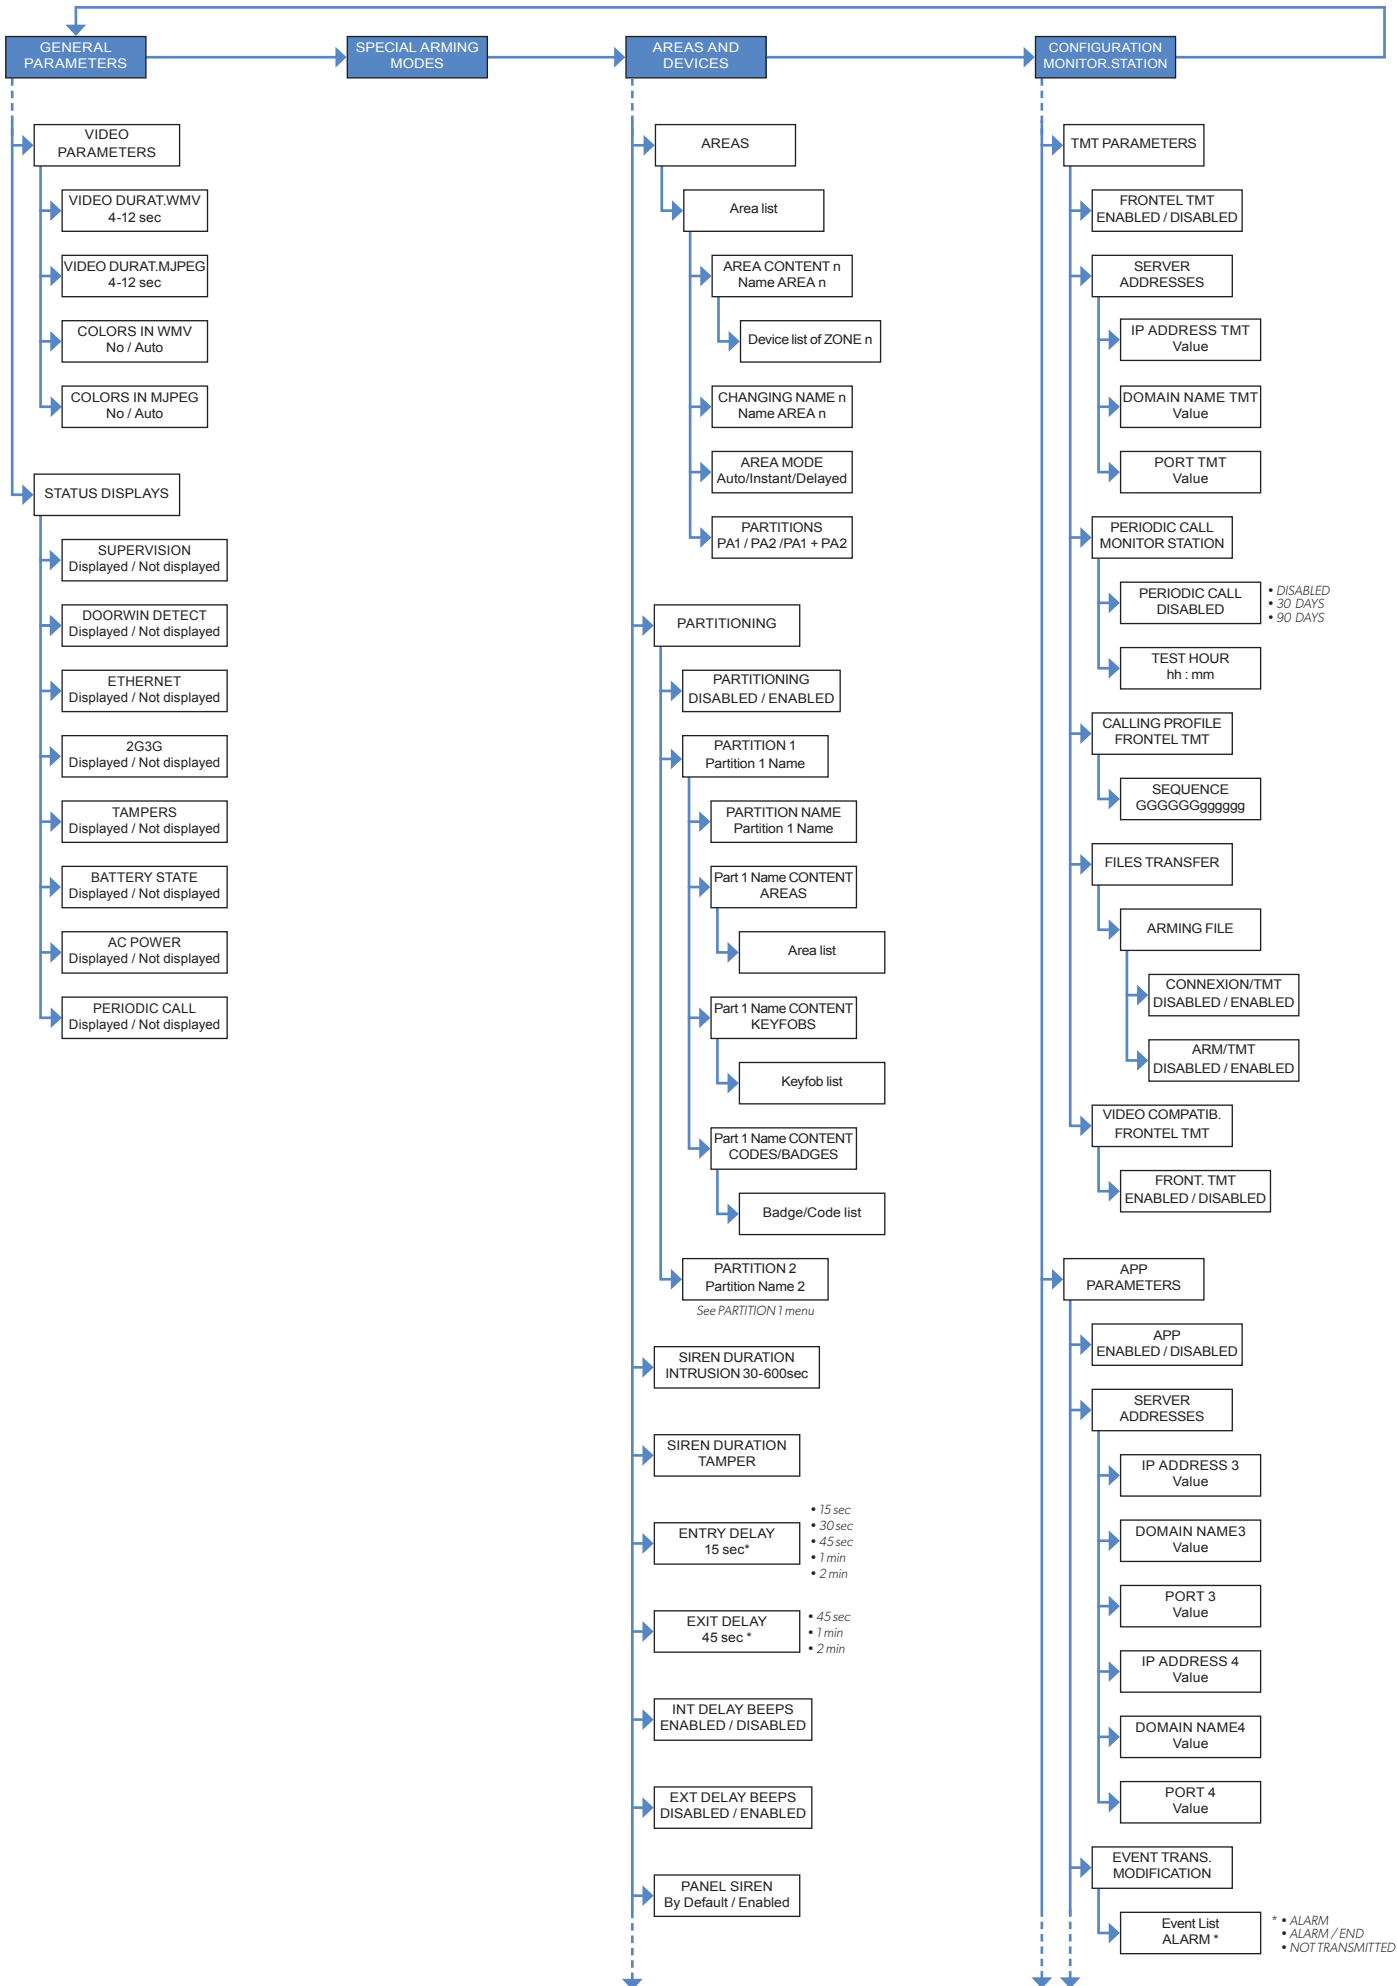

M E N U S T R U C T U R E

Doc. - Ref. 2100-XLL
Last Update : December 2014
Software Version : XLP.04.04.07.XXX
Panel Version : Version F

In order to check the firmware version, enter the following code in the standby menu when the panel is DISARMED : 000000+YES