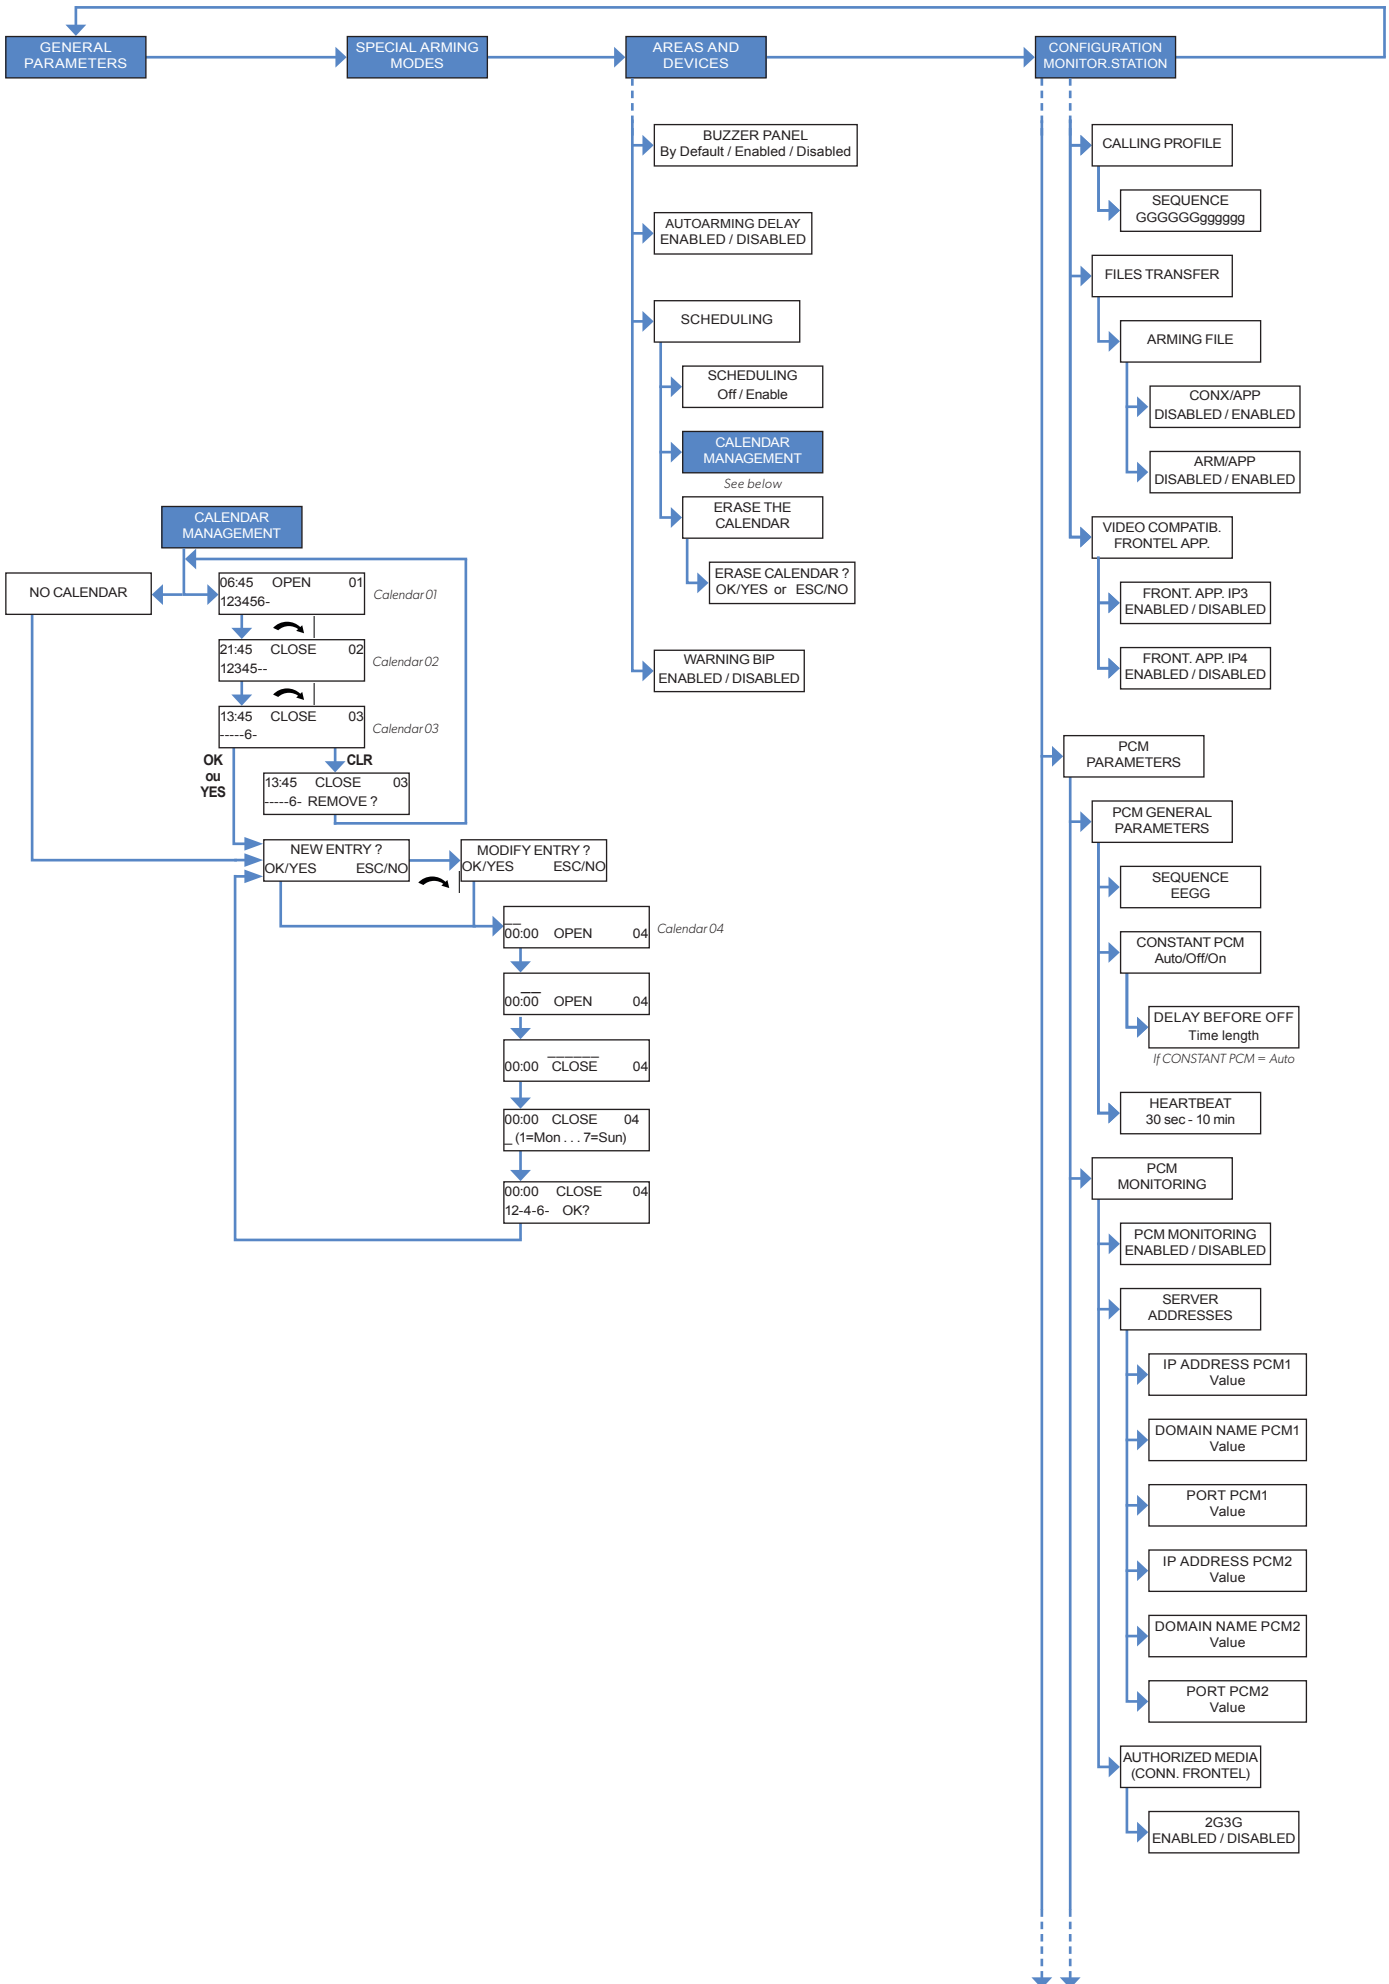

M E N U S T R U C T U R E

Doc. - Ref. 2100-XLL
Last Update : December 2014
Software Version : XLP.04.04.07.XXX
Panel Version : Version F

In order to check the firmware version, enter the following code in the standby menu when the panel is DISARMED : 000000+YES