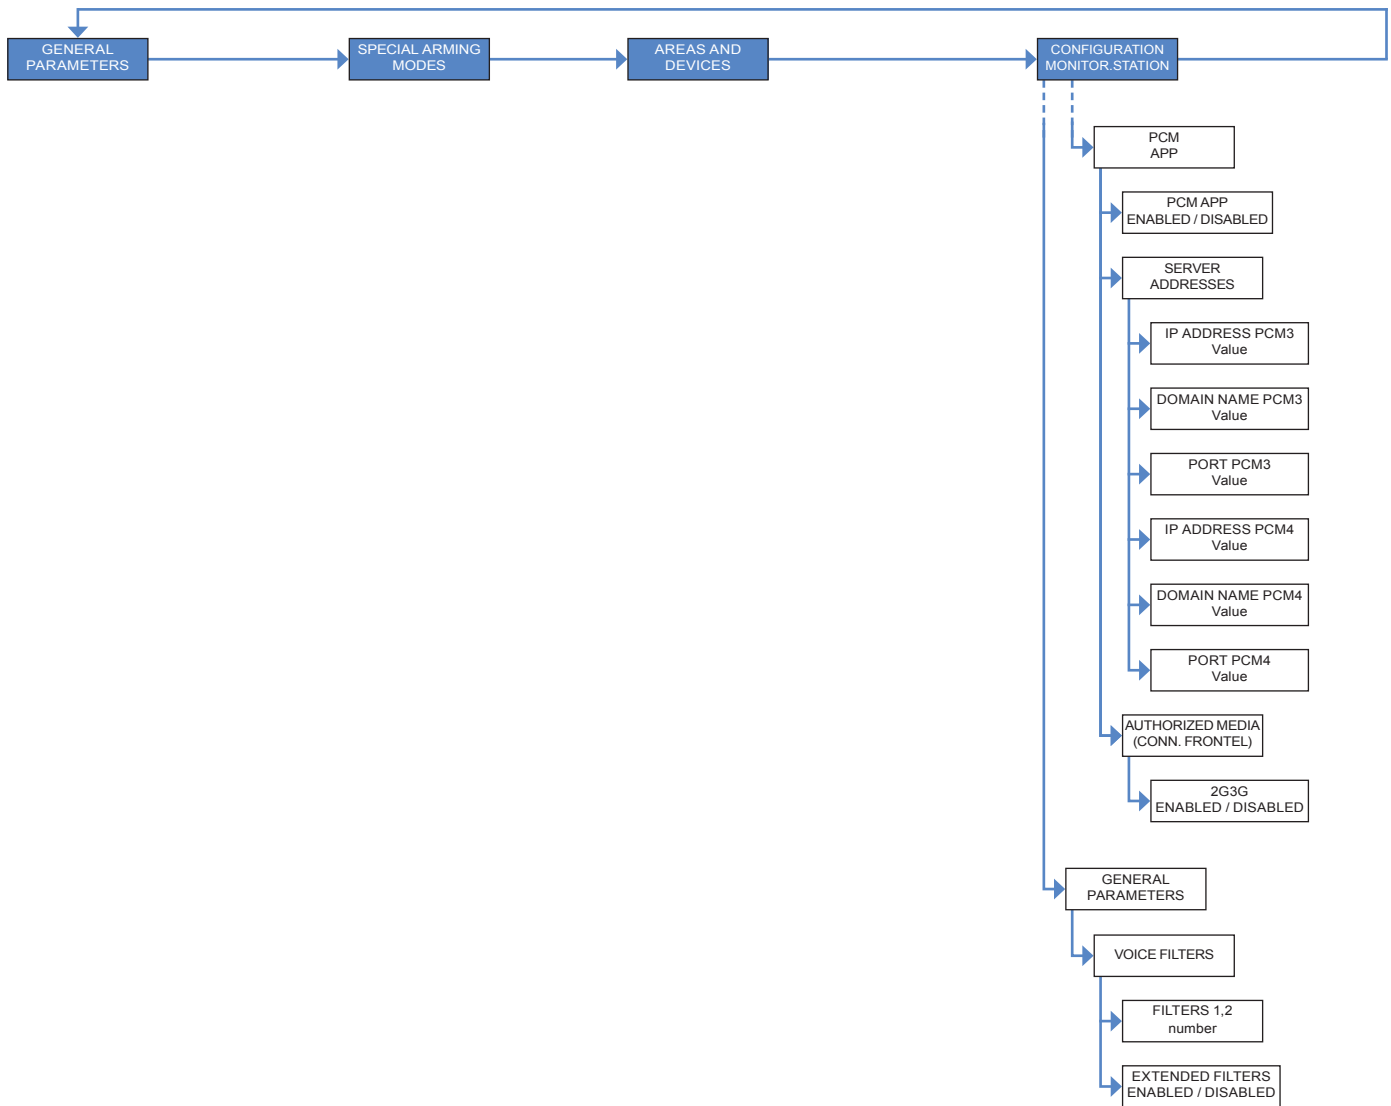

M E N U S T R U C T U R E

Doc. - Ref. 2100-XLL
Last Update : December 2014
Software Version : XLP.04.04.07.XXX
Panel Version : Version F

In order to check the firmware version, enter the following code in the standby menu when the panel is DISARMED : 000000+YES