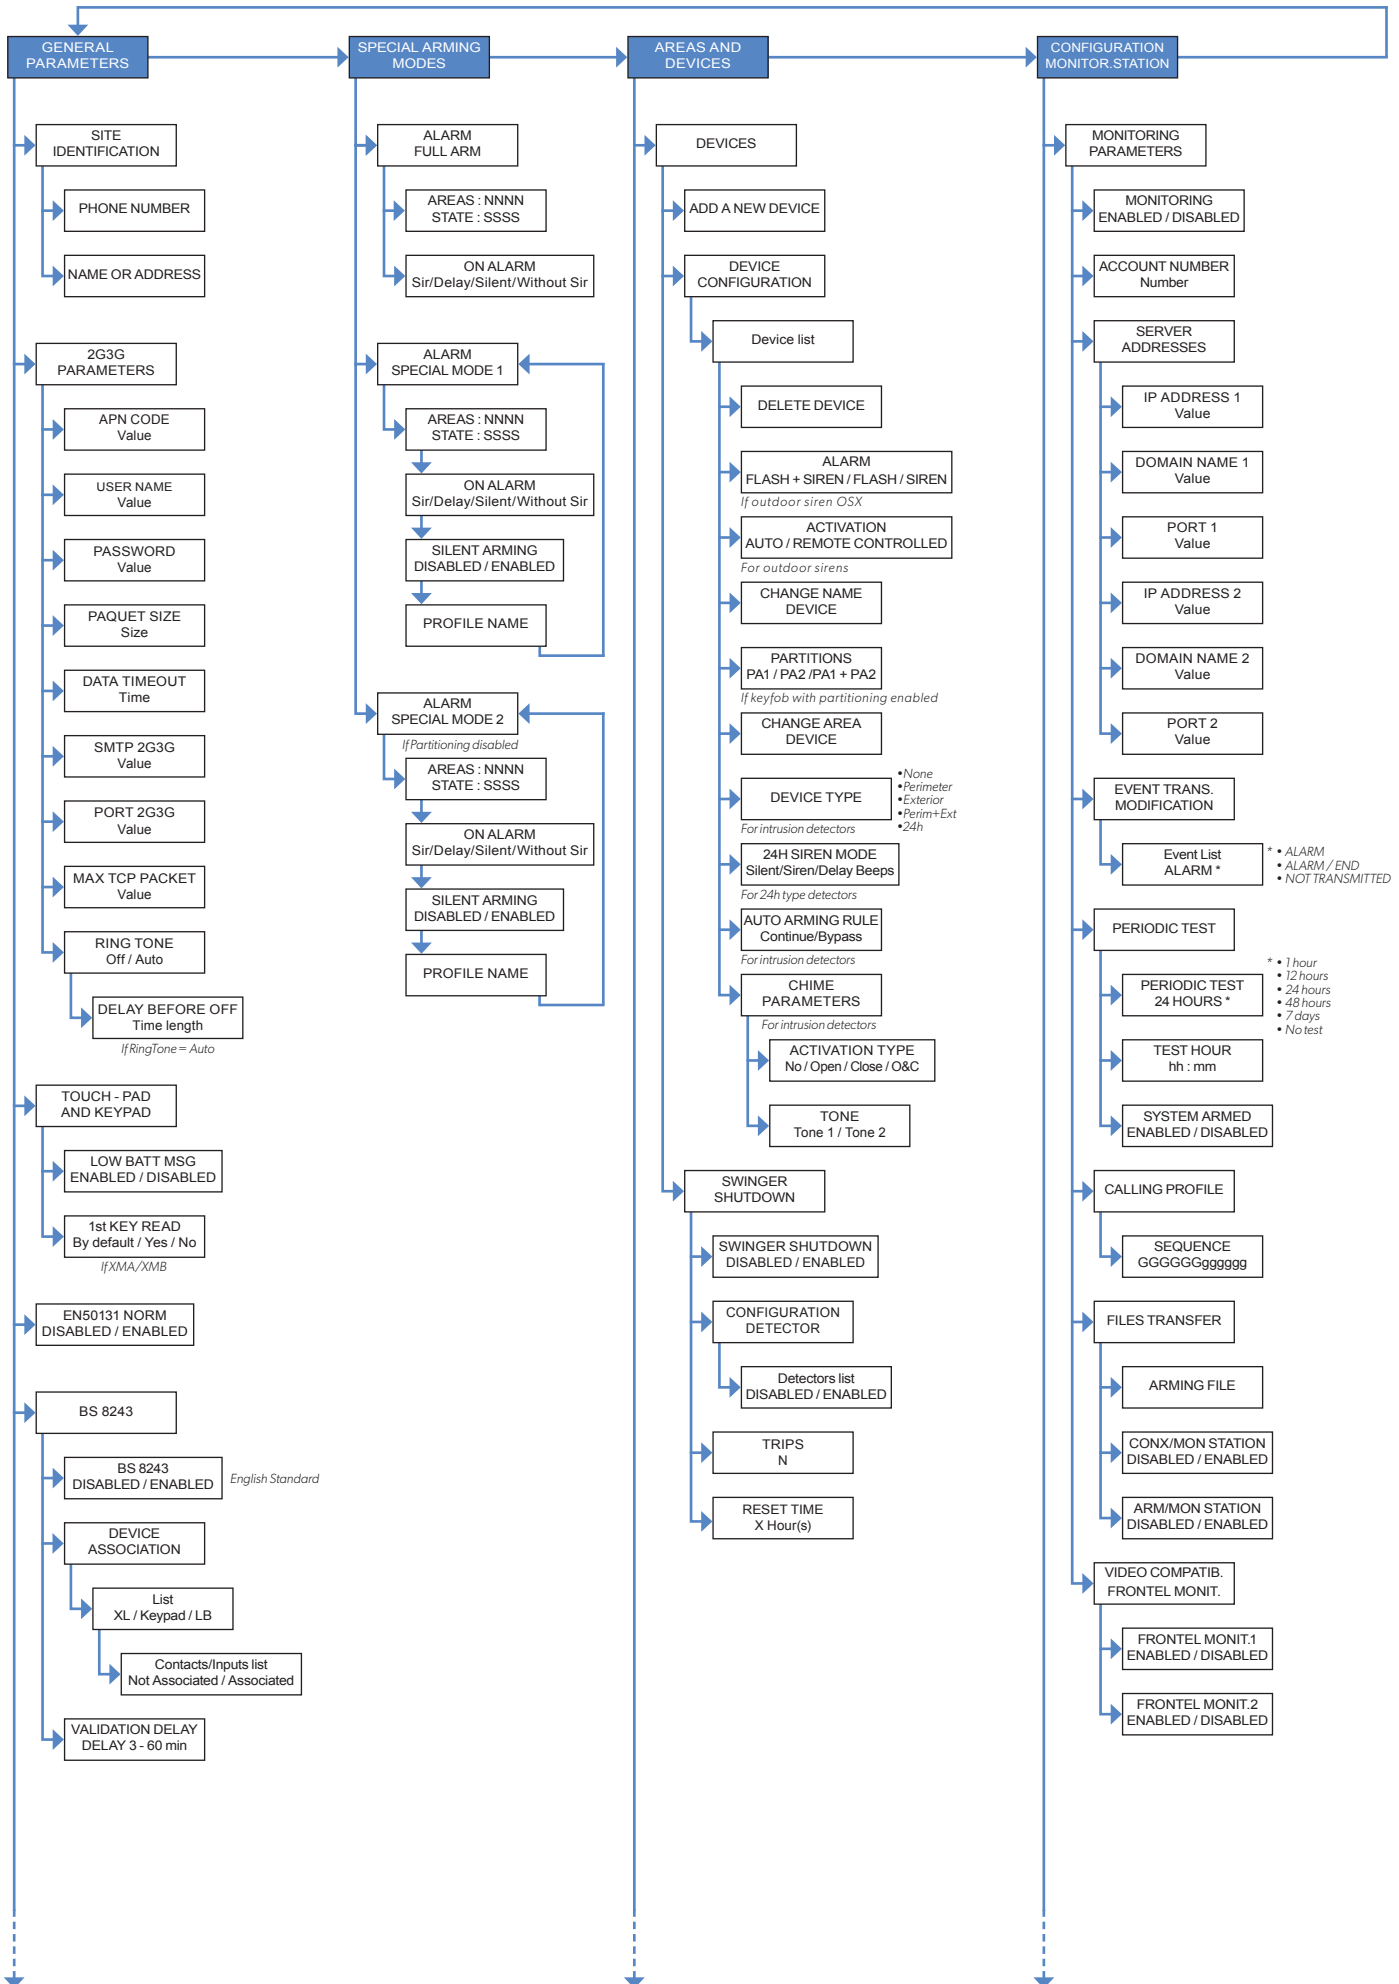

M E N U S T R U C T U R E

Doc. - Ref. 2100-XLL
Last Update : December 2014
Software Version : XLP.04.04.07.XXX
Panel Version : Version F

In order to check the firmware version, enter the following code in the standby menu when the panel is DISARMED : 000000+YES