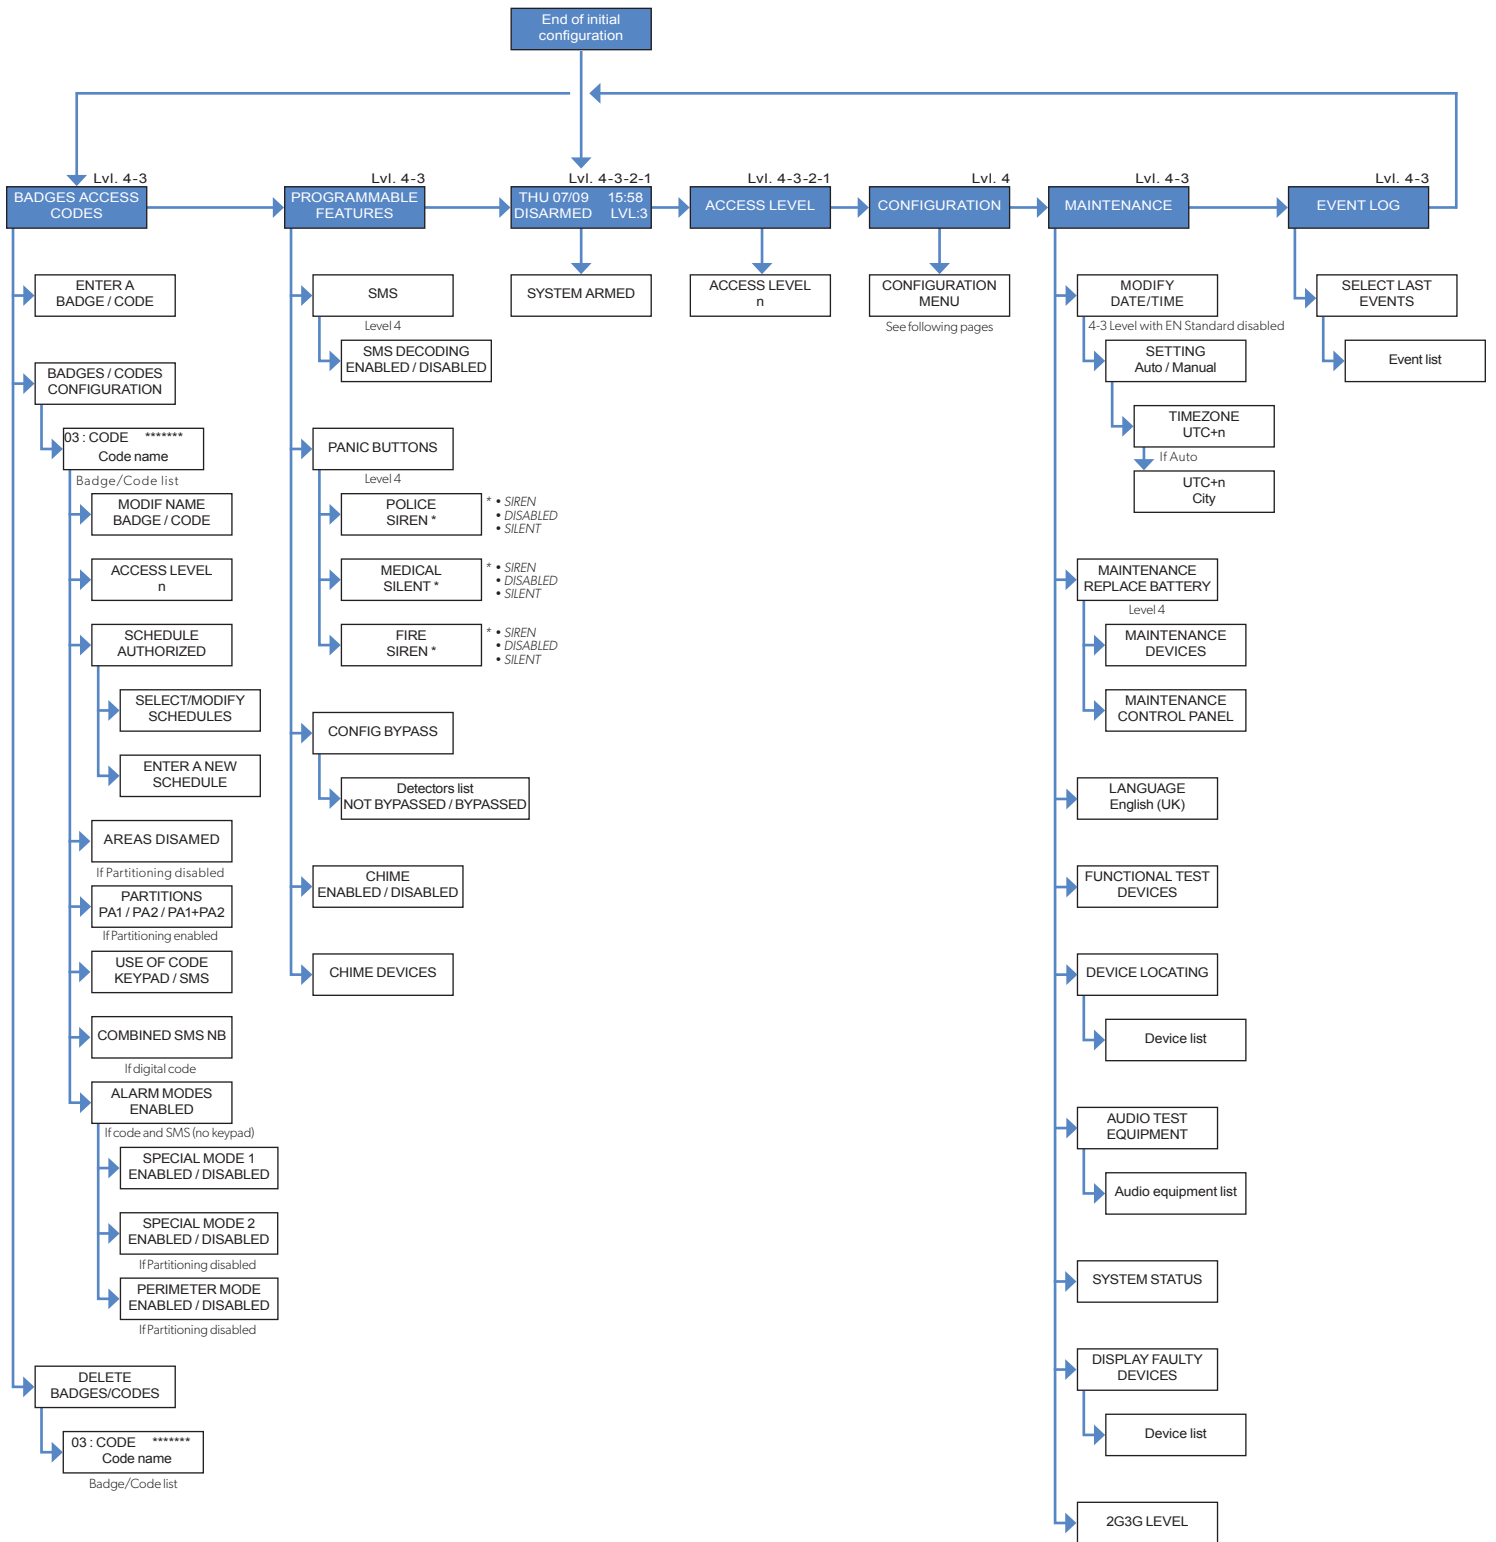

M E N U S T R U C T U R E

Doc. - Ref. 2100-XLL
Last Update : December 2014
Software Version : XLP.04.04.07.XXX
Panel Version : Version F

In order to check the firmware version, enter the following code in the standby menu when the panel is DISARMED : 000000+YES