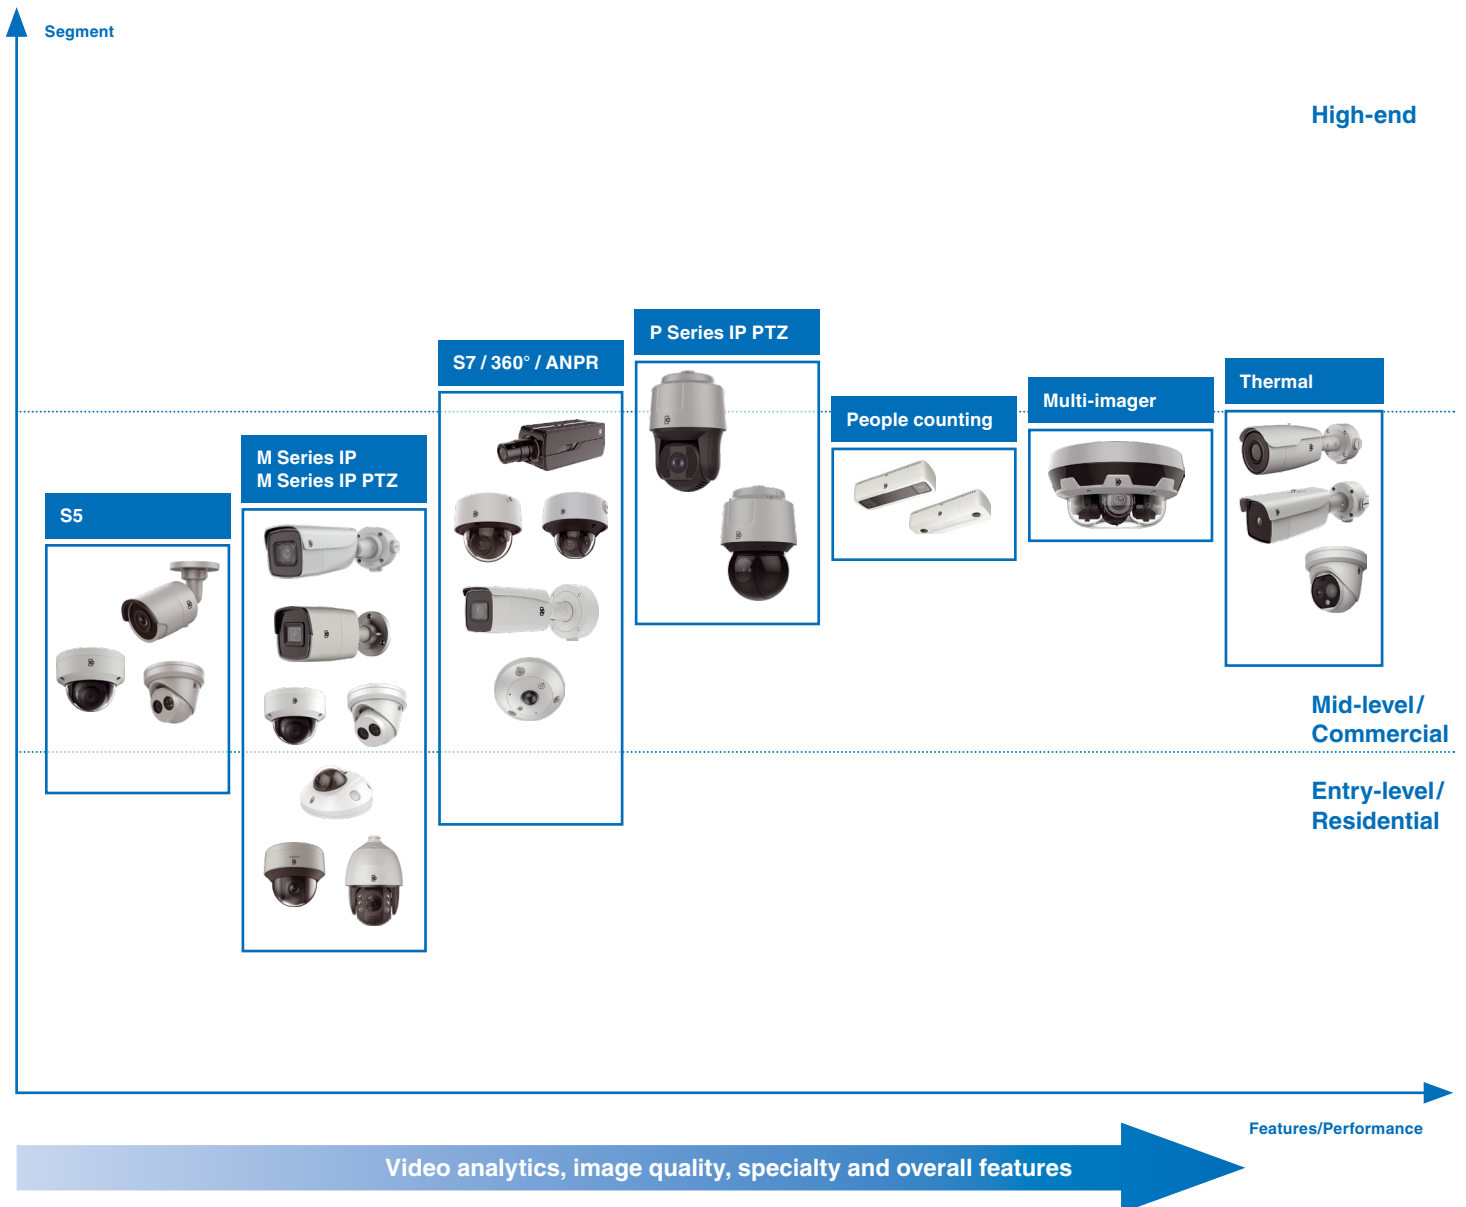

Supported hardware & software

- **Recorders:** supported by TruVision recorders*
- **TruVision Navigator video management software and TVRMobile app:** supported in TVRMobile app and from TruVision Navigator 9.1 service pack 1 (SP1) onwards
- **Intrusion:** the cameras are supported by ATS8600 Advisor Management software through the TruVision recorders
- **ONVIF®:** listed in the conformant products list on the ONVIF website
- **LenelS2 OnGuard® access control system:** supported in LenelS2 NVR (LNVR) 7.7 Camera Pack 4.0
- **Milestone:** validated with Milestone XProtect® video management system
- **Plugin-free web browsers:** in addition to Microsoft® Internet Explorer®, the recorders can also be accessed and configured with browsers such as Google Chrome™, Firefox® and with Apple Safari® that don't support ActiveX plugins

* Supported features may vary depending on recorder features and capabilities.

Portfolio positioning

How does M series fit into the TruVision camera portfolio ?