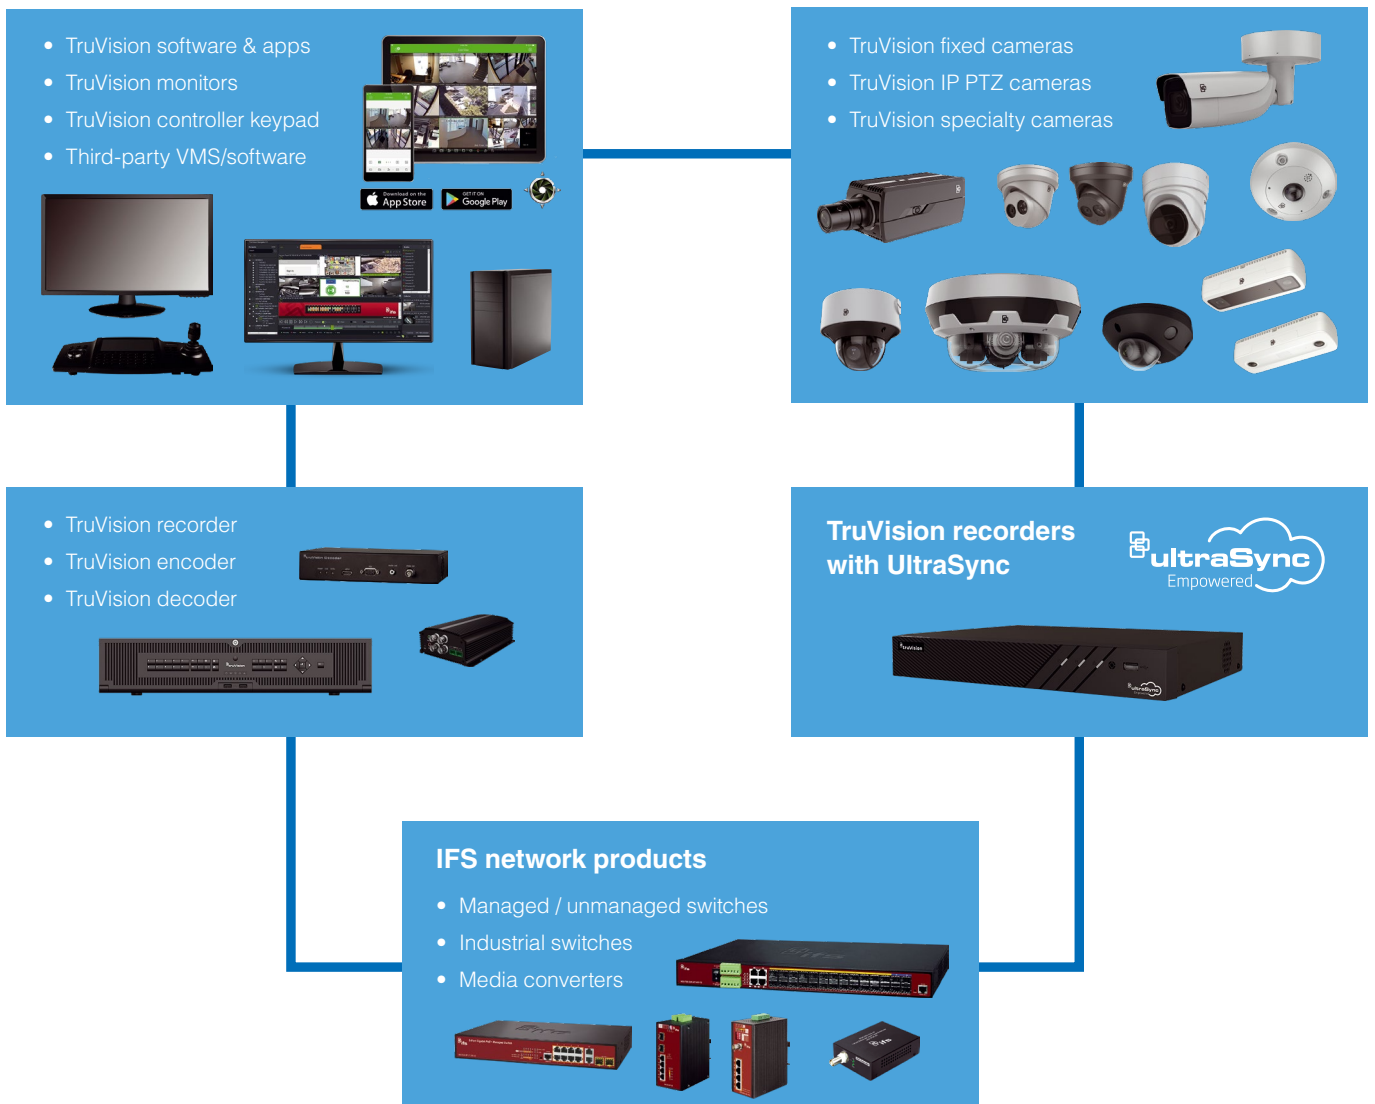

Smart object classification

Who is it for ?

Applications

The TruVision M series is the mid-range level of the camera portfolio and ideal for small to medium businesses, and even high residential.

Competitive in pricing, TruVision M series cameras offer an ample set of features that go beyond the basic cameras seen on the market.

Flexible options for different environments

Small installations

- Fixed lens models
- Standard IR range
- Small form factors

Large installations

- Varifocal lens models
- Extended IR coverage
- Small and large models

Integration

Another major reason to choose the TruVision M series

The TruVision M series IP cameras can be fully integrated to the TruVision ecosystem. The recorder, TruVision Navigator and IFS® network products completes the full video surveillance network and can all be linked in the UltraSync™ cloud.