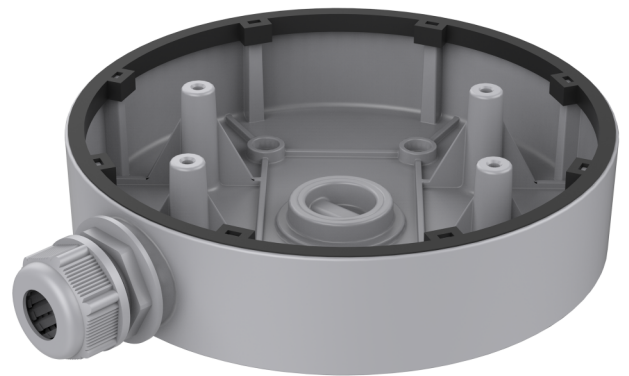

# TVD-BB4

## TruVision Back Box for S6 varifocal dome camera with cable harness

### Overview

---

The TruVision TVD-BB4 back box can be used to install Series 6 IP cameras TVD-5604H / TVD-5605H / TVD-5606H on a flat surface.

### Details

---

- Cable outlets at side and bottom
- Can be used indoor and outdoor
- Should only be used on a flat surface