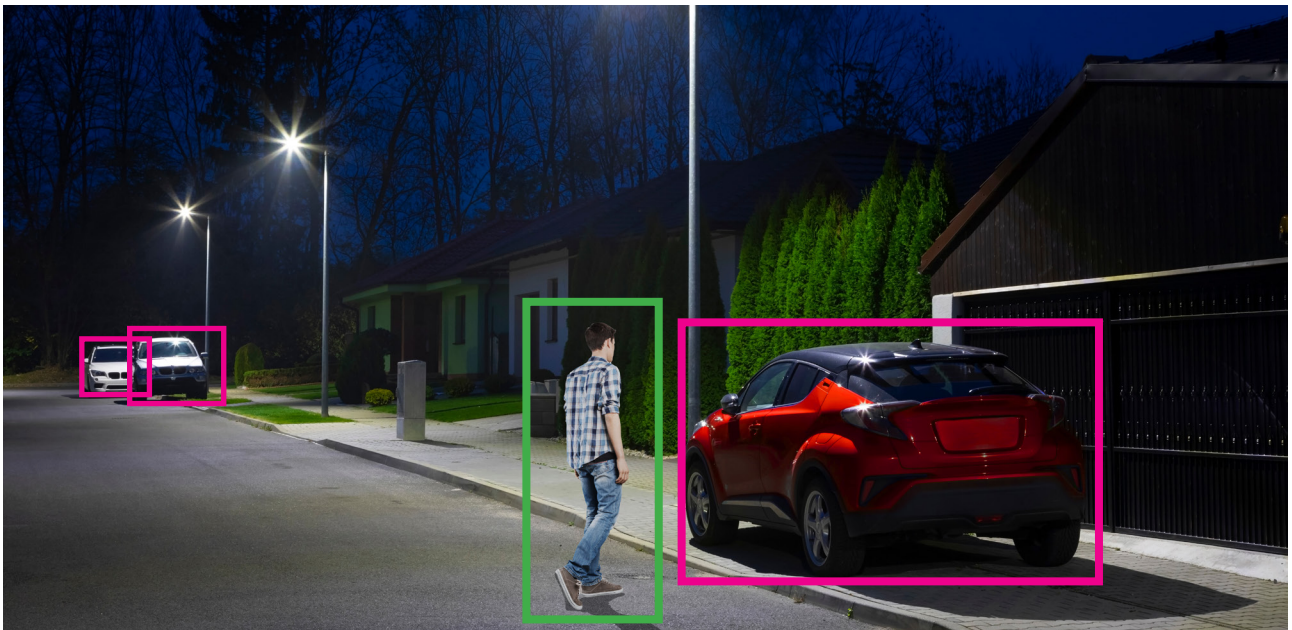

Color night vision cameras

Provision-ISR's Rainbow cameras, equipped with CNV (Color Night Vision) technology, return sharp and superior quality colors even in poor light conditions, providing visual details that significantly contribute to the identification of people or objects.

Available models

Available in the Turret/Dome and bullet versions, with 2MP and 4MP resolutions, the cameras are equipped with a built-in LED light source, F 1.0 super-wide aperture lens, and state-of-the-art sensors, which are more sensitive to light than those of traditional infrared technology (black and white).

Crimes such as theft, drug violations, simple assaults, robbery, or vandalism are known to be more likely to occur at night. The Provision-ISR's Rainbow cameras can provide authorities with crucial information, such as people's clothes or car's color.

Artificial intelligence on board

The 4MP Rainbow cameras are equipped with the most talked-about A.I. feature: DDA™ Video Analytics.

Thanks to advanced artificial intelligence algorithms, the cameras accurately detect and distinguish people, two and four-wheeled vehicles.

Highlights:

- Full-color image at night
- Excellent detail visibility
- Better contrast