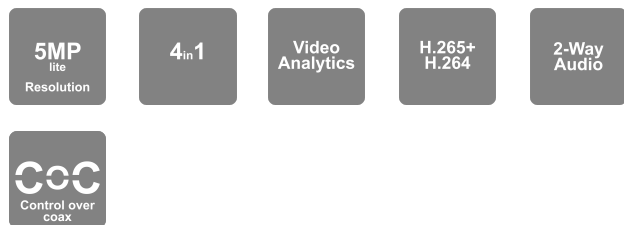

DVR

Provision-ISR DVRs feature the advanced H.264-H265 video compression format for maximum video quality alongside minimum storage volume. Their Dynamic Hybrid function allows installers to decide how the analog channels will work according to the installation needs, making this installation totally dynamic.

SH-32400A5-5L(1.5U)-V2

32 CH "4 In 1" + 8 CH IP Dynamic Hybrid DVR

Provision-ISR SH-32400A5-5L(1.5U)-V2 is a high-quality dynamic hybrid digital video recorder obtainable in an elegant 1U case. This technology allows users to add advanced IP cameras alongside analog ones and enjoy high-quality images and other advanced features available on IP cameras only. The recorder supports Provision-ISR Standard Video Analytics (Pixel Based).

32
CH

5
MP
LITE

MAIN FEATURES

- Video Input:32CH Standard BNC + 8CH IP Video Output: HDMI - FHD VGACVBSRecording:HD Analog: 5MP Lite: Up to 10FPS Per Channel / 4MP Lite / 2MP: Up to 12/15FPS Per Channel / 2MP Lite / 1MP: Up to 25/30FPS Per ChannelCVBS: 960H: Up to 25/30FPS Per ChannelIP: 5MP and lower: 25/30FPS Per ChannelPlayback:Local: 16Ch SimultaneouslyRemote: 8Ch SimultaneouslyAudio:Input: 4CH + IPC InputsOutput: 1CH + IPC OutputsAlarm:Input: 4+IPCOutput: 1+IPCStorage: 4 x SATA (Up to 8TB each)1 x E-SATA (Up to 8TB each)Network:1 x RJ-45: 10/100/1000MbpsPTZ Support: RS-485 / CoC / IP over NetworkPower Supply:DC12V/4AAalytics:AI by IPC: DDA1 Analytics Supported by the cameraAI By DVR:AI Object detection, Line Crossing/Sterile Area (Up to 1 channel, at the expense of 4 SMD channels)Remarks:The following features are based on firmware v1.3.8 and are subject to firmware version changes.