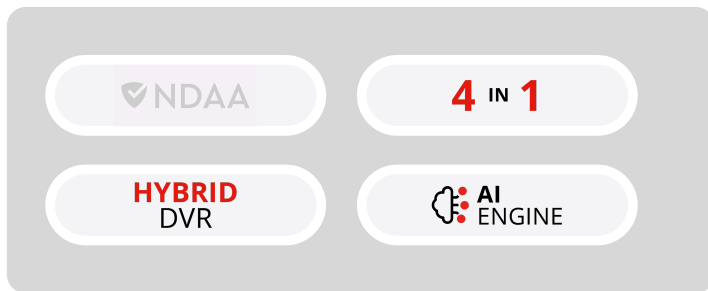

DVR

Provision-ISR DVRs feature the advanced H.264-H265 video compression format for maximum video quality alongside minimum storage volume. Their Dynamic Hybrid function allows installers to decide how the analog channels will work according to the installation needs, making this installation totally dynamic.

SH-32400A5-5L(1.5U)-V2

32 CH "4 In 1" + 8 CH IP Dynamic Hybrid DVR

Provision-ISR SH-32400A5-5L(1.5U)-V2 is a high-quality dynamic hybrid digital video recorder obtainable in an elegant 1U case. This technology allows users to add advanced IP cameras alongside analog ones and enjoy high-quality images and other advanced features available on IP cameras only. The recorder supports Provision-ISR Standard Video Analytics (Pixel Based).

32
CH

5
MP
LITE

MAIN FEATURES

- Video Input:32CH Standard BNC + 8CH IP Video Output: HDMI - FHD VGACVBSRecording:HD Analog: 5MP Lite: Up to 10FPS Per Channel / 4MP Lite / 2MP: Up to 12/15FPS Per Channel / 2MP Lite / 1MP: Up to 25/30FPS Per ChannelCVBS: 960H: Up to 25/30FPS Per ChannelIP: 5MP and lower: 25/30FPS Per ChannelPlayback:Local: 16Ch SimultaneouslyRemote: 8Ch SimultaneouslyAudio:Input: 4CH + IPC InputsOutput: 1CH + IPC OutputsAlarm:Input: 4+IPCOutput: 1+IPCStorage: 4 x SATA (Up to 8TB each)1 x E-SATA (Up to 8TB each)Network:1 x RJ-45: 10/100/1000MbpsPTZ Support: RS-485 / CoC / IP over NetworkPower Supply:DC12V/4AAalytics:AI by IPC: DDA1 Analytics Supported by the cameraAI By DVR:AI Object detection, Line Crossing/Sterile Area (Up to 1 channel, at the expense of 4 SMD channels)Remarks:The following features are based on firmware v1.3.8 and are subject to firmware version changes.