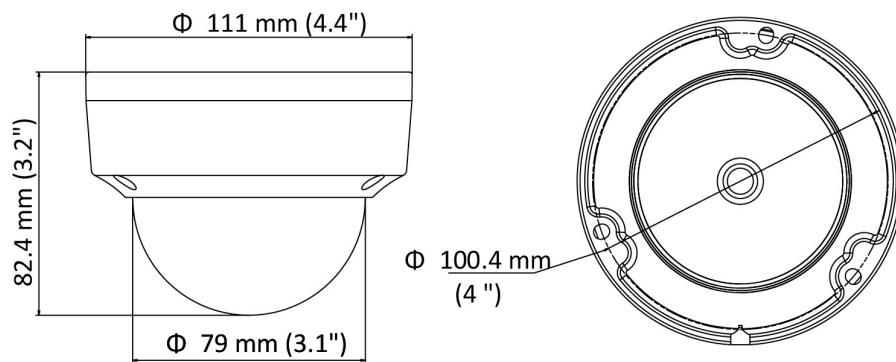

LENX

DIMENSION

ACCESSORIES