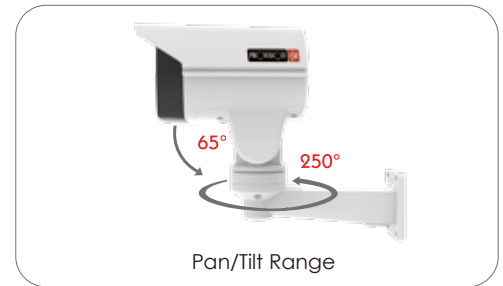

# PAN/TILT IR BULLET CAMERA WITH MOTORIZED VF LENS

I5PT-390IPX10-P  
I5PT-390IPX4-P

## Main Features:

- ONVIF
- PoE Support
- Dual Video Stream
- H.264 Video Compression
- 50m IR Distance
- Preset speed of 12°/Sec (max)
- Preset accuracy up to 0.1°
- 250° Pan Rotation
- 65° Continuous Tilt
- 256 Preset Position
- Park Action (Preset)
- Fully function web-client
- 3D-DNR Noise Reduction
- Digital WDR
- IP66 Water-proof and Dust-proof
- Excellent High Resolution Picture Quality
- True Day/Night with ICR Filter
- Enhanced Noise Reduction
- WB/BLC/AGC

## Specifications

		I5PT-390IPX10-P	I5PT-390IPX4-P
Camera	Video	Model	I5PT-390IPX10-P
		Image Sensor	1/2.9" CMOS
		Effective Pixels	1920×1080
		Sync System	Progressive Scan
		Electronic Shutter	1/25s ~ 1/10000s
		Day & Night	ICR (Auto/Day/Night)
	Lens	Min. Illumination	0.05 Lux (Color), 0.01 Lux (B&W), 0 Lux (IR On)
		S/N Ratio	>52dB
		Optical Zoom	x10 (5.1-51mm)   x4 (2.8-12mm)
		Digital Zoom	No
Audio	Focus	Auto / Manual	
	Minimum Focus Distance	1.5m	
Image Enhancement	Horizontal Angle of View	H: 50.4°(Wide) to 5.4°(Tele)   81.2°(Wide) to 22.6°(Tele)	
	Audio compression	No	
	Communication	No	
	Image Settings	Image Settings	AWB Adjustable Exposure Mode Sharpness, Saturation, Brightness & Contrast Adjustable Auto Gain Adjustable
		BLC	Yes
		Sense-Up	Yes (5 Levels)
		WDR Range	Digital WDR
		Noise Reduction	3D-DNR
		Image Orientation	Mirror/Flip
		Privacy Zone	Yes
Motion Detection	Yes		
Compression	Video Compression	H.264 Main Profile MJPEG/JPEG Baseline	
	Resolution	Main Stream: 1080P, 720P Sub-Stream: D1, CIF	
	Multi-stream	1920x1280 (1~30fps) 1280x720 (1~30fps) D1 (1~30fps) / CIF (1~30fps)	
	Bit rate	64Kbps ~ 8Mbps	
	Encode Mode	VBR/CBR	
	Image Quality	Six levels under VBR; Free adjustment under CBR	