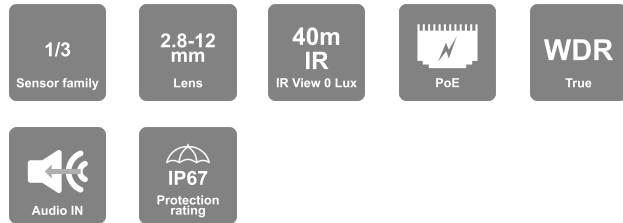

## S-Sight

This series simplifies surveillance with high-quality images and enhanced night vision capabilities. Powered by AI (DDA™ Video Analytics and Face Recognition) and equipped with Check Point protection for comprehensive monitoring. Choose from rainbow cameras, Motorized Varifocal options, and Anti-Vandal designs for high-security areas.

## 40m IR 8MP Motorized Vari-Focal Lens Medium Bullet Camera With Built-in Check Point Protection

Equipped with a 2.8-12mm motorized lens, this 8MP bullet camera is designed for medium-distance surveillance (up to 40m) in indoor and outdoor scenarios. With its excellent performance, reliability, and affordable price, the I4-380IPSN-MVF-V3 camera is the perfect solution for any basic installation. Check Point Quantum IoT Nano agent is integrated into this model. It provides an advanced threat prevention layer against the common attack vectors at runtime.

## MAIN FEATURES

- I4-380IPSN-MVF-V3 8MP MVF Bullet Camera with IR LED and DDA1 Analytics
- Sensor: 1/2.8" CMOS (16:9)
- Resolution: 3840×2160 20FPS (8MP)
- Lens: 2.8-12mm MVF with Auto Focus (99° – 34°)
- True Day&Night – ICR
- Illumination: 40m (2 High-Power IR LED)
- Compression: H.265 / H.264
- Quantum IoT Nano agent by Check Point™
- General Analytics: Camera Tampering
- AI (Object Recognition): DDA Sterile Area, DDA Line Crossing
- True WDR, BLC, HLC, ROI
- SD Card: Event/Schedule Record (Up to 256Gb)
- Audio input
- ONVIF: Profile T/S/G
- Water Proof: IP67
- Weight: ~650g
- Power: DC12V/~780mA / PoE/~7.4W