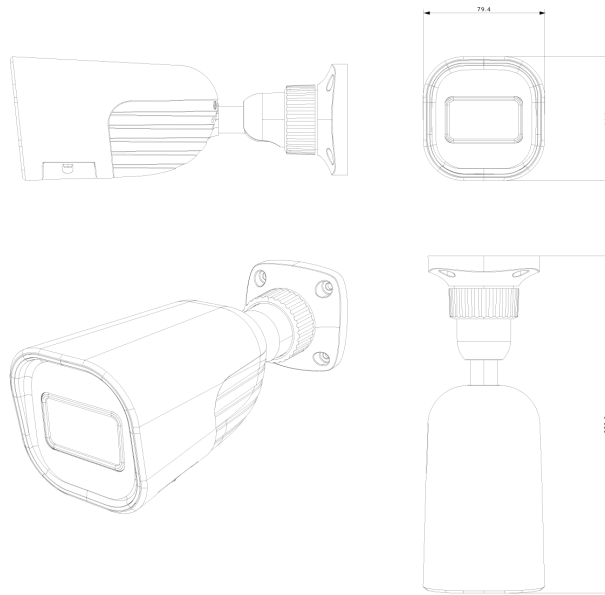

DIMENSIONS