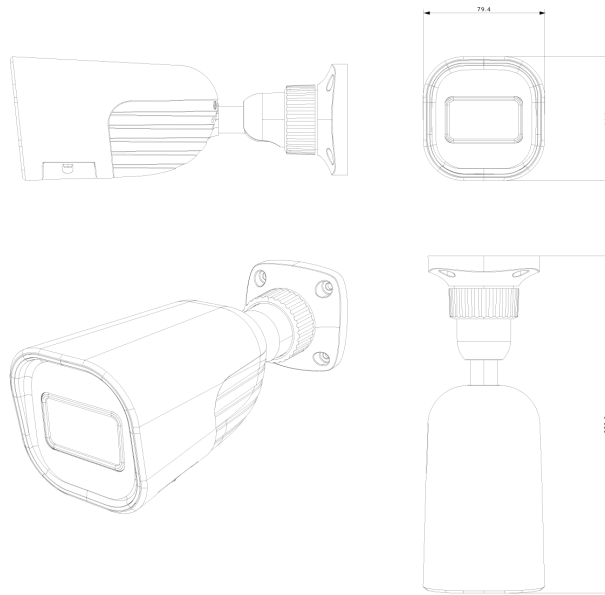

<b>Lens</b>	
<b>Lens (Field of View)</b>	2.8mm (101°)
<b>Iris</b>	Fixed Iris
<b>Lens Mount</b>	M12 Mount
<b>Detect</b>	86.65m(284.28ft)
<b>Recognize</b>	17.33m(56.85ft)
<b>Identify</b>	8.66m(28.41ft)

<b>Network</b>	
<b>User Access</b>	Supports simultaneous monitoring of up to 10 users with multi-stream real-time transmission
<b>Network Protocol</b>	IPv4, IPv6, TCP, UDP, DHCP, NTP, DDNS, 802.1X, RTSP, Multicast, UPnP, Email, FTP, HTTPS, QoS, P2P
<b>Remote Monitoring</b>	IE Browsing (Plug-In required), Chrome/Edge/Safari/Firefox plug-in free browsing, Ossia VMS Software, Provision Cam2 Mobile App
<b>Ethernet</b>	100Mbps
<b>ONVIF</b>	Profile T/S/G

## DIMENSIONS