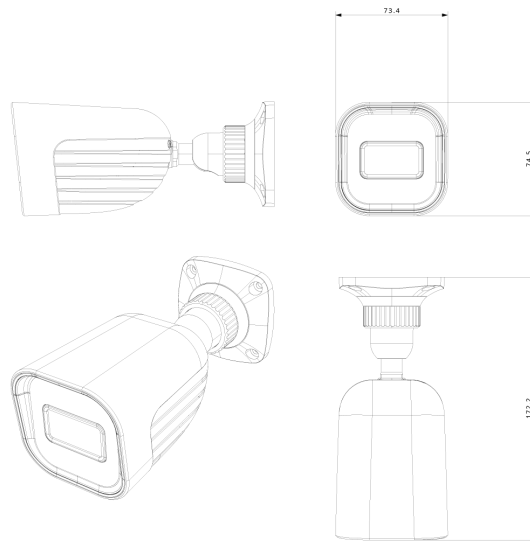

## MAIN FEATURES

- I2-320A-28 20m IR 2MP Fixed Lens Small Bullet Camera
- Sensor: 1/2.9" 2MP CMOS Sensor
- Selectable Output: 2MP: 1920×1080 AHD/TVI/CVI 1MP: 1280×720 AHD/TVI/CVI CVBS: 700TVL
- Lens: 2.8mm Mega-Pixel Fixed (88°)
- True Day&Night-ICR

- 3D-DNR/HLC/BLC
- Illumination: 20m (1 High-Power IR LED)
- IP67
- Weight: 480g
- Power: DC12V/250mA

<https://provision-isr.com>

## SPECIFICATIONS

Video	
Image Sensor	1/2.9" 2MP CMOS Sensor
Image Format	16:9
Effective Pixels	1936x1096
Scanning System	Progressive
Min. Illumination	Color : 0.005lux @F1.2, AGC ON B/W : 0lux with IR
Day & Night	True Day&Night-ICR
Day & Night Modes	Ext/Auto/Day/Night
Compression	
Resolution	2MP: 1920x1080 AHD/TVI/CVI 1MP: 1280x720 AHD/TVI/CVI CVBS: 700TVL
Frame Rate	25/30FPS
Image	
Backlight Compensation	No
S/N Ratio	≥52dB (AGC OFF)
Privacy Zone	no
Noise Reduction	3D-DNR
Image Enhancement	BLC, HLC
On Screen Data	
CoC Support	Yes
OSD Menu	Available via CoC Only
Lens	
Field of View	2.8mm Mega-Pixel Fixed (88°)
Iris	Fixed Iris
Lens Mount	M12 Mount

## DIMENSIONS