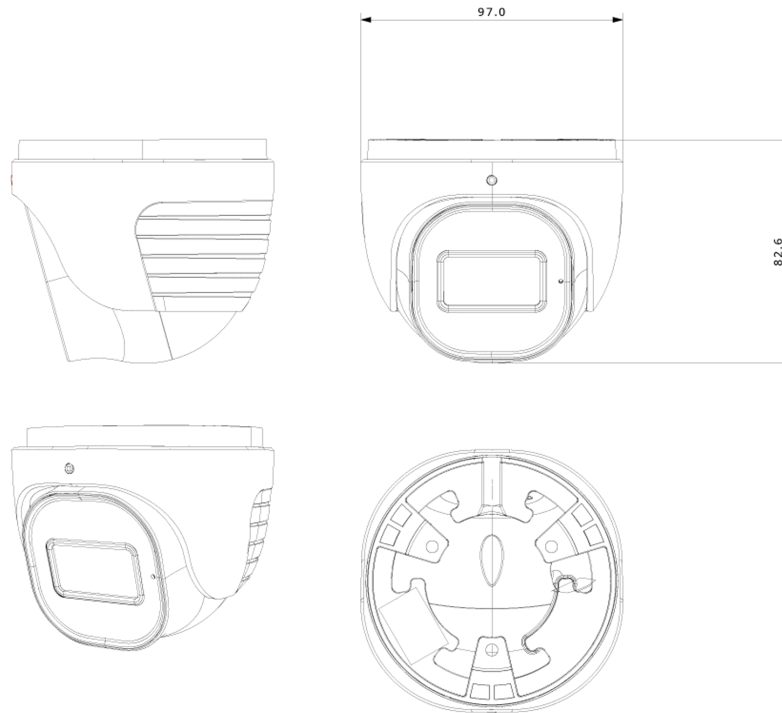

## MAIN FEATURES

- DL-340IPERN-36 4MP Rainbox Fixed Turret Camera with White LED and DDA1 Analytics
- Sensor: 1/2.8" CMOS (16:9)
- Resolution: 2592x1520 25/30FPS (4MP)
- Lens: 3.6mm Fixed Lens (77.9°) 24/7 Full-Color Day Mode
- Illumination: 25m (2 High-Power White LED)
- Compression: H.265+ / H.264+ / H.265 / H.264 / MJPEG
- General Analytics: Camera Tampering
- AI (Object Recognition): Sterile Area, Line Crossing, Object Counting
- AI (Face Detection): 10 Faces per frame
- True WDR (120dB), BLC, HLC, ROI
- SD Card: Event/Schedule Record (Up to 256Gb)
- Built-in Microphone + Audio input
- ONVIF: Profile S/G
- Water Proof: IP67
- Weight: ~450g
- Power: DC12V/~400mA / PoE/~5.2W

<b>Lens</b>	
<b>Lens (Field of View)</b>	3.6mm Fixed Lens (77.9°)
<b>Iris</b>	Fixed Iris
<b>Lens Mount</b>	M12 Mount

<b>Network</b>	
<b>User Access</b>	Supports simultaneous monitoring of up to 3 users with multi-stream real-time transmission
<b>Network Protocol</b>	IPv4, IPv6, TCP, UDP, DHCP, NTP, DDNS, 802.1X, RTSP, Multicast, UPnP, Email, FTP, HTTPS, QoS, P2P
<b>Remote Monitoring</b>	IE Browsing (Plug-In required), Chrome/Edge/Safari/Firefox plug-in free browsing, Ossia VMS Software, Provision Cam2 Mobile App
<b>Ethernet</b>	100Mbps
<b>ONVIF</b>	Profile S/G

## DIMENSIONS