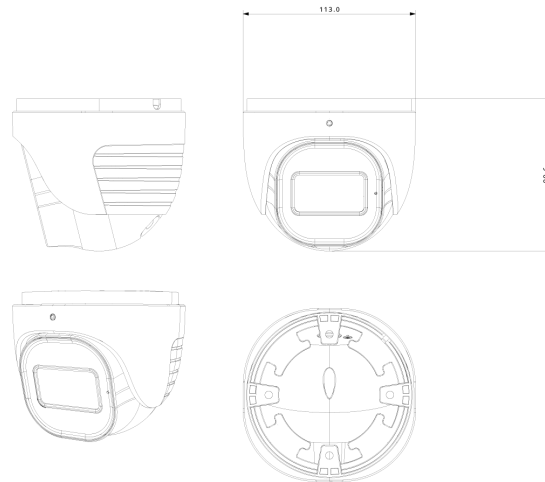

<https://provision-isr.com>

SPECIFICATIONS

3rd Party Cyber Protection	
General	N/A
Protection Methods	N/A
NDAA Compliant	
NDAA Compliant	No
Video	
Image Sensor	1/2.7" CMOS (16:9)
Effective Pixels	3840x2160
Electronic Shutter	1s ~ 1/1000000s
Day & Night	ICR
Min. Illumination	0.11 lux (@F1.4, AGC ON) 0 lux with IR on
Audio	
Audio compression	G.711A/G.711U
Communication	One-Way Audio
Image	
Image Settings	AWB, AGC Adjustable, Exposure Mode (Auto) Sharpness, Saturation, Brightness & Contrast Adjustable
Image Enhancement	Digital WDR, BLC, HLC, ROI
Noise Reduction	3D-DNR
Image Orientation	Mirror/Flip
Privacy Zone	Yes
Events and Analytics	
Analytics	General Analytics: Camera Tampering Standard Analytics (Pixel-Based): Line Crossing, Sterile Area
Motion Detection	Yes
Compression	

Lens	
Lens (Field of View)	2.8-12mm MVF with Auto Focus (102.7°- 32.2°) @ F1.4
Iris	DC Iris
Lens Mount	Ø14 Mount

Network	
User Access	Supports simultaneous monitoring for up to 4 users with multi-stream real time transmission
Network Protocol	IPv4, IPv6, TCP, UDP, DHCP, NTP, DDNS, 802.1X, RTSP, Multicast, UPnP, Email, FTP, HTTPS, QoS
Remote Monitoring	IE Browsing, VMS Software, Provision Cam2 Mobile App
Ethernet	100Mbps
ONVIF	Profile S/G

Connectivity	
Network	RJ45 (+PoE)
Audio Connectivity	Built-in Microphone + Audio input
Alarm	No
SD Card	Event/Schedule based Main/Substream recording (Up to 128Gb)
Wiegand	No

Power	DC Socket
Analog Video Output	No
Housing	
PoE	Yes
Illumination	40m (3 High-Power IR LED)
Power Supply	DC12V/~900mA / PoE/~10W
Protection Rate	Water Proof: IP67
Work Environment	-30°C~60°C, 10%~90% Humidity
Bracket	3-Axis Bracket
Dimensions	Ø113mm×99.6mm
Weight (gross)	~640g
Hard Reset Button	Yes

DIMENSIONS

ACCESSORIES