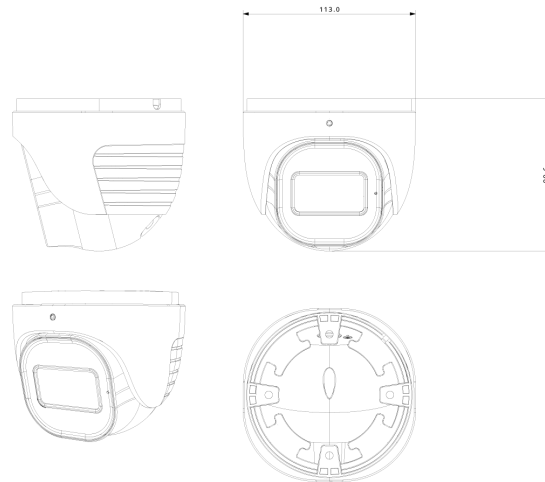

## SPECIFICATIONS

3rd Party Cyber Protection	
General	N/A
Protection Methods	N/A
NDAA Compliant	
NDAA Compliant	Yes
Video	
Image Sensor	1/3" CMOS (16:9)
Effective Pixels	2560x1440
Electronic Shutter	1/2s ~ 1/100000s
Day & Night	ICR
Min. Illumination	Day: 0.1lux / Night: 0.005lux (@F1.6, AGC on) 0lux with IR on
Audio	
Audio compression	G.711A/G.711U
Communication	One-way Audio
Image	
Image Settings	AWB, AGC Adjustable, Exposure Mode (Auto) Sharpness, Saturation, Brightness & Contrast Adjustable
Image Enhancement	True WDR (120dB), BLC, HLC, ROI
Noise Reduction	3D-DNR
Image Orientation	Mirror/Flip
Privacy Zone	Yes
Events and Analytics	
Analytics	General Analytics: Camera Tampering Standard Analytics (Pixel-Based): Line Crossing, Sterile Area
Motion Detection	Yes
Compression	

<b>Lens</b>	
<b>Lens (Field of View)</b>	2.8-12mm MVF with Auto Focus (92°-31°)
<b>Iris</b>	DC Iris
<b>Lens Mount</b>	Ø14 Mount

<b>Network</b>	
<b>User Access</b>	Supports simultaneous monitoring of up to 3 users with multi-stream real-time transmission
<b>Network Protocol</b>	IPv4, IPv6, TCP, UDP, DHCP, NTP, DDNS, 802.1X, RTSP, Multicast, UPnP, Email, FTP, HTTPS, QoS
<b>Remote Monitoring</b>	IE Browsing (Plug-In required), Chrome/Edge/Safari/Firefox plug-in free browsing, Ossia VMS Software, Provision Cam2 Mobile App
<b>Ethernet</b>	100Mbps
<b>ONVIF</b>	Profile T/S/G

## DIMENSIONS