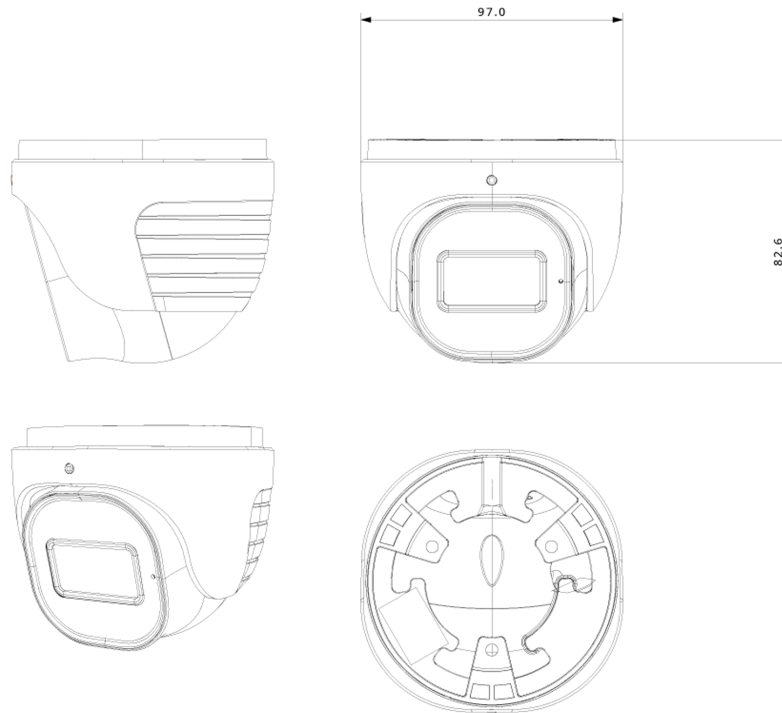

## SPECIFICATIONS

3rd Party Cyber Protection	
General	N/A
Protection Methods	N/A
NDAA Compliant	
NDAA Compliant	Yes
Video	
Image Sensor	1/3" CMOS (16:9)
Effective Pixels	2560x1440
Electronic Shutter	1/2s ~ 1/100000s
Day & Night	ICR
Min. Illumination	Day: 0.1lux / Night: 0.005lux (@F1.6, AGC on) 0lux with IR on
Audio	
Audio compression	G.711A/G.711U
Communication	One-Way Audio
Image	
Image Settings	AWB, AGC Adjustable, Exposure Mode (Auto) Sharpness, Saturation, Brightness & Contrast Adjustable
Image Enhancement	True WDR (120dB), BLC, HLC, ROI
Noise Reduction	3D-DNR
Image Orientation	Mirror/Flip
Privacy Zone	Yes
Events and Analytics	
Analytics	General Analytics: Camera Tampering Standard Analytics (Pixel-Based): Line Crossing, Sterile Area
Motion Detection	Yes
Compression	

<b>Lens</b>	
<b>Lens (Field of View)</b>	2.8mm (102°)
<b>Iris</b>	Fixed Iris
<b>Lens Mount</b>	M12 Mount

<b>Network</b>	
<b>User Access</b>	Supports simultaneous monitoring of up to 3 users with multi-stream real-time transmission
<b>Network Protocol</b>	IPv4, IPv6, TCP, UDP, DHCP, NTP, DDNS, 802.1X, RTSP, Multicast, UPnP, Email, FTP, HTTPS, QoS
<b>Remote Monitoring</b>	IE Browsing (Plug-in required), Chrome/Edge/Safari/Firefox plug-in free browsing, Ossia VMS Software, Provision Cam2 Mobile App
<b>Ethernet</b>	100Mbps
<b>ONVIF</b>	Profile T/S/G

## DIMENSIONS