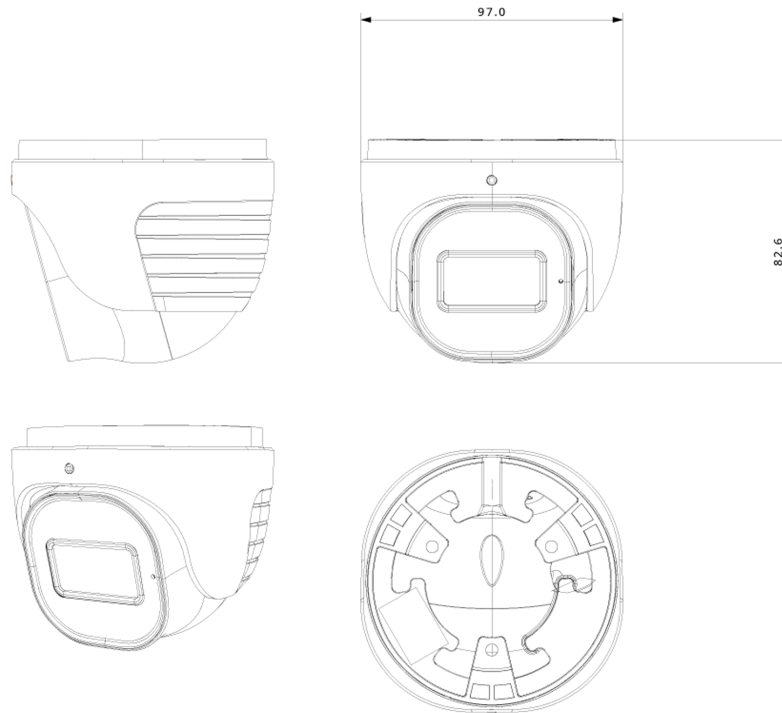

Resolution	4MP (2560x1440) / 3MP (2304x1296) / 2MP (1920x1080) / D1 / QVGA / CIF
Frame Rate	1-25/30FPS
Video Compression	H.265 / H.264 / MJPEG**
Multi-Stream	Master Stream: 4MP (2560x1440) / 3MP (2304x1296) / 2MP (1~30fps) Substream: 1MP (1~12/15fps) / QVGA/D1/CIF (1~30fps) Third Stream: QVGA/D1/CIF (1~30fps)
Bit Rate	64Kbps ~ 5Mbps@H.265 / 64Kbps ~ 5Mbps@H.264
Encode Mode	VBR/CBR
Image Quality	Five levels under VBR; Free adjustment under CBR

Lens	
Lens (Field of View)	2.8mm (110°)
Iris	Fixed Iris
Lens Mount	M12 Mount

Network	
User Access	Supports simultaneous monitoring of up to 4 users with multi-stream real-time transmission
Network Protocol	IPv4, IPv6, TCP, UDP, DHCP, NTP, DDNS, 802.1X, RTSP, Multicast, UPnP, Email, FTP, HTTPS, QoS
Remote Monitoring	IE Browsing, VMS Software, Provision Cam2 Mobile App
Ethernet	100Mbps
ONVIF	Profile S/G

Connectivity	
Network	RJ45 (+PoE)
Audio Connectivity	Built-in Microphone
Alarm	No
SD Card	Event/Schedule based Main/Substream recording (Up to 128Gb)
Wiegand	No

Power	DC Socket
Analog Video Output	No
Housing	
PoE	Yes
Illumination	20m (1 High-Power IR LED)
Power Supply	DC12V/~400mA / PoE/~5.2W
Protection Rate	Water Proof: IP67
Work Environment	-30°C~60°C, 10%~90% Humidity
Bracket	3-Axis Bracket-G
Dimensions	Ø97mm×82.6mm
Weight (gross)	~450g
Hard Reset Button	Yes

DIMENSIONS

ACCESSORIES