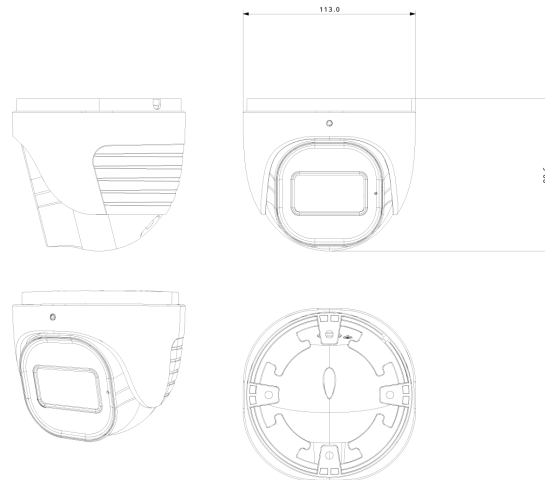

Resolution	2MP (1920x1080) / D1 (704x576) / QVGA (480x240) / CIF (352x288)
Frame Rate	1-25/30FPS
Video Compression	H.265 / H.264 / MJPEG**
Multi-Stream	Master Stream: 2MP (1920x1080) / 1MP (1280x720) (1~30fps) Sub-Stream: QVGA/D1/CIF (1~30fps)
Bit Rate	64Kbps ~ 4Mbps@H.265 / 64Kbps ~ 6Mbps@H.264
Encode Mode	VBR/CBR
Image Quality	Five levels under VBR; Free adjustment under CBR

Lens	
Lens (Field of View)	2.8-12mm VF (88°-34.8°)
Iris	Fixed Iris
Lens Mount	Ø14 Mount

Network	
User Access	Supports simultaneous monitoring for up to 3 users with multi-stream real time transmission
Network Protocol	IPv4, IPv6, TCP, UDP, DHCP, NTP, DDNS, 802.1X, RTSP, Multicast, UPnP, Email, FTP, HTTPS, QoS
Remote Monitoring	IE Browsing, VMS Software, Provision Cam2 Mobile App
Ethernet	100Mbps
ONVIF	Profile S/G

Connectivity	
Network	RJ45 (+PoE)
Audio Connectivity	Built-in Microphone
Alarm	No
SD Card	Event/Schedule based Main/Substream recording (Up to 128Gb)
Wiegand	No

Power	DC Socket
Analog Video Output	No
Housing	
PoE	Yes
Illumination	40m (3 High-Power IR LED)
Power Supply	DC12V/~900mA / PoE/~10W
Protection Rate	Water Proof: IP67
Work Environment	-30°C~60°C, 10%~90% Humidity
Bracket	3-Axis Bracket
Dimensions	Ø113mm×99.6mm
Weight (gross)	~640g
Hard Reset Button	Yes

DIMENSIONS

ACCESSORIES