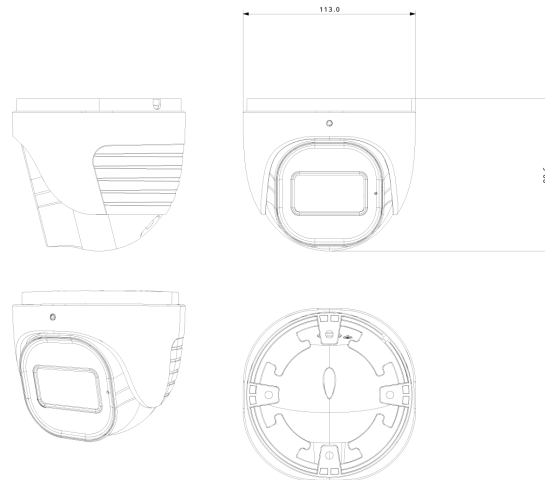

Lens	
<b>Lens (Field of View)</b>	2.8-12mm MVF with Auto Focus (105.4°-34°)
<b>Iris</b>	DC Iris
<b>Lens Mount</b>	Ø14 Mount
<b>Detect</b>	2.8~12mm(W) 59.05m(ft) 2.8~12mm(T) 181.84m(ft)
<b>Recognize</b>	2.8~12mm(W) 11.81m(38.74ft) 2.8~12mm(T) 36.37m(119.32ft)
<b>Identify</b>	2.8~12mm(W) 5.90m(19.35ft) 2.8~12mm(T) 18.18m(59.64ft)

## DIMENSIONS