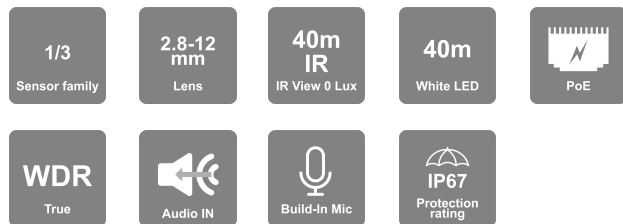

## 24/7 Full-Color 4MP Motorized Lens Large Dome/Turret Camera With Hybrid 40m IR And White LED

The rainbow camera series is equipped with super light-sensitive sensors that allow the camera to provide a color image throughout the day. When the ambient light is insufficient, the camera will turn on the integral lighting, allowing it to continue providing a full-color image. The Hybrid solution enables you to choose between standard IR that provides a B&W image and white LED that provides a colorful image. The camera offers outstanding DDA Analytics (Detect, Distinguish, Alert), which can perform human and vehicle recognition. With various detection rules and triggers. With its outstanding performance, reliability, and affordable price, the DH-340SRN-MVF camera is the perfect solution for indoor/outdoor installations.

## MAIN FEATURES

- DH-340SRN-MVF 4MP Rainbox MVF Turret Camera with Hybrid LED and DDA1 Analytics
- Sensor: 1/3" CMOS (16:9)
- Resolution: 2592×1520 25/30FPS (4MP)
- Lens: 2.8-12mm MVF with Auto Focus (105.4°-34°) ICR + 24/7 Full-Color Day Mode
- Illumination: 40m (1 High-Power IR LED) + 40m (2 High-Power White LED)
- Compression: H.265+/ H.264+ / H.265 / H.264 / MJPEG
- General Analytics: Camera Tampering
- AI (Object Recognition): DDA Sterile Area, DDA Line Crossing
- True WDR (120dB), BLC, HLC, ROI
- SD Card: Event/Schedule Record (Up to 128Gb)
- Built-in Microphone + Audio input
- ONVIF: Profile T/S/G
- Water Proof: IP67
- Weight: ~640g
- Power: DC12V/~780mA / PoE/~7.4W

<b>Housing</b>	
<b>PoE</b>	Yes
<b>Illumination</b>	40m (1 High-Power IR LED) 40m (2 High-Power White LED)
<b>Power Supply</b>	DC12V/~780mA / PoE/~7.4W
<b>Protection Rate</b>	Water Proof: IP67
<b>Work Environment</b>	-30°C~60°C, 10%~90% Humidity
<b>Bracket</b>	3-Axis Bracket
<b>Dimensions</b>	Ø113mm×99.6mm
<b>Weight (gross)</b>	~640g
<b>Hard Reset Button</b>	Yes