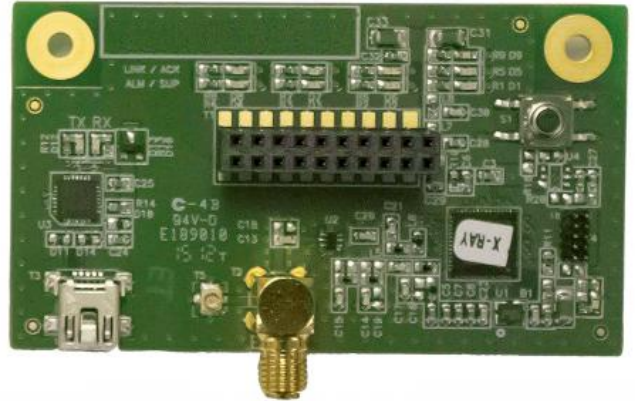

## DF955-C4

Ethernet card, 10/100BASE-TX on RJ45, PoE, G2 Silver

Ethernet card, 10/100BASE-TX on RJ45, PoE, G2 Silver

Standard Features

---

# DF955-C4

Ethernet card, 10/100BASE-TX on RJ45, PoE, G2 Silver

## Specifications

General	
Category	PlexPI Microphonic Cable detection
Product type	PlexPI Cable accessory

## Ordering Information

Part No.	Description
DF955-C4	Ethernet card, 10/100BASE-TX on RJ45, PoE, G2 Silver
DF410	Wireless gate sensor module, battery powered, gray enclosure