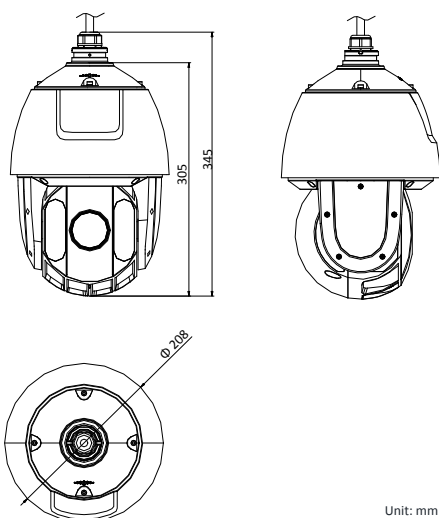

Working Temperature	-30°C to 65°C (-22°F to 149°F)
Working Humidity	≤ 90%
Protection Level	IP66 Standard, 4000V Lightning Protection, Surge Protection and Voltage Transient Protection
Material	ADC 12, PC, PC+10% GF
Dimensions	Φ 208 mm × 345 mm (Φ 8.19" × 13.58")
Weight	Approx. 3.3 kg (7.28 lb)

DORI

The DORI (detect, observe, recognize, identify) distance gives the general idea of the camera ability to distinguish persons or objects within its field of view.

It is calculated based on the camera sensor specification and the criteria given by EN 62676-4: 2015.

DORI	Detect	Observe	Recognize	Identify
Definition	25 px/m	63 px/m	125 px/m	250 px/m
Distance (Tele)	1600.0 m (5249.3 ft)	634.9 m (2083.1 ft)	320.0 m (1049.9 ft)	160.0 m (524.9 ft)

Available Model

DS-2DE5225IW-AE (E), 24 VAC & Hi-PoE

Dimensions

Accessory

Included

Wall Mount

Optional