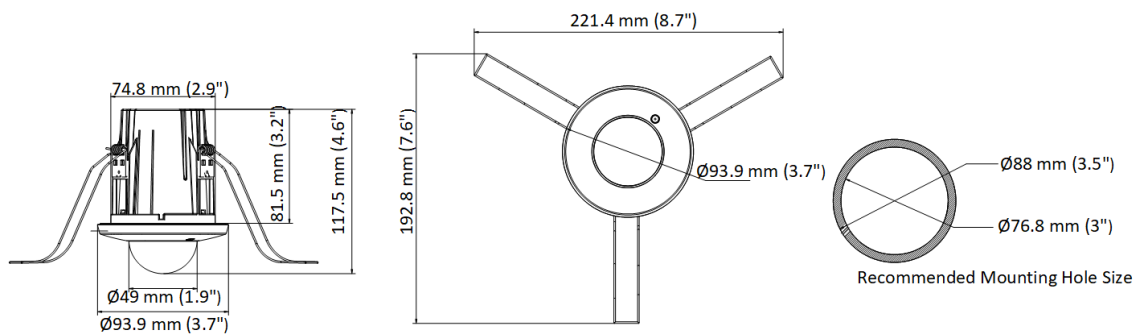

Camera Weight	Approx. 155 g (0.3 lb.)
With Package Weight	Approx. 325 g (0.7 lb.)
Approval	
EMC	FCC (47 CFR Part 15, Subpart B); CE-EMC (EN 55032: 2015, EN 61000-3-2:2019, EN 61000-3-3:2013+A1:2019, EN 50130-4: 2011 +A1: 2014); RCM (AS/NZS CISPR 32: 2015)
Safety	UL (UL 62368-1); CB (IEC 62368-1:2014+A11); CE-LVD (EN 62368-1:2014/A11:2017)
Environment	CE-RoHS (2011/65/EU); WEEE (2012/19/EU); Reach (Regulation (EC) No 1907/2006)

▪ **Available Model**

DS-2CD2E43G2-U (2.8/4 mm)

▪ **Dimension**

Unit: mm (inch)