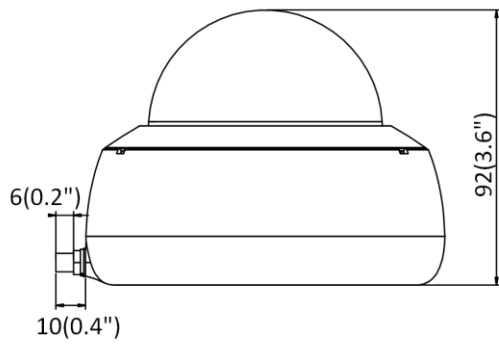

H.265+

Main stream supports

▪ Available Model

DS-2CD2141G1-IDW1(2.8/4 mm)

▪ Dimension

Unit: mm(inch)