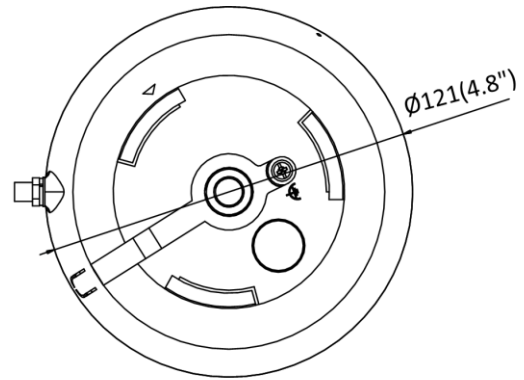

H.265+

Main stream supports

▪ Available Model

DS-2CD2141G1-IDW1(2.8/4 mm)

▪ Dimension

Unit: mm(inch)