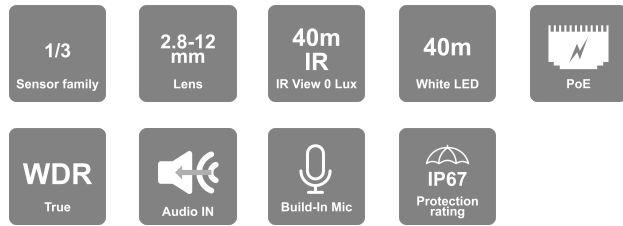

BMH-340SRN-MVF

24/7 Full-Color 4MP Motorized Lens Medium Bullet Camera With Hybrid 40m IR And White LED

The rainbow camera series is equipped with super light-sensitive sensors that allow the camera to provide a color image throughout the day. When the ambient light is insufficient, the camera will turn on the integral lighting, allowing it to continue providing a full-color image. The Hybrid solution lets you choose between standard IR, which provides a B&W image, and white LED, which provides a colorful image. The camera also offers outstanding DDA Analytics (Detect, Distinguish, Alert), which can perform human and vehicle recognition. With its outstanding performance, reliability, and affordable price, the BMH-340SRN-MVF camera is the perfect solution for indoor/outdoor installations.

MAIN FEATURES

- BMH-340SRN-MVF 4MP Rainbox MVF Bullet Camera with Hybrid LED and DDA1 Analytics
- Sensor: 1/3" CMOS (16:9)
- Resolution: 2592×1520 25/30FPS (4MP)
- Lens: 2.8-12mm MVF with Auto Focus (97°-33°) ICR + 24/7 Full-Color Day Mode
- Illumination: 40m (1 High-Power IR LED) + 40m (2 High-Power White LED)
- Compression: H.265+/ H.264+ / H.265 / H.264 / MJPEG
- General Analytics: Camera Tampering
- AI (Object Recognition): DDA Sterile Area, DDA Line Crossing
- True WDR (120dB), BLC, HLC, ROI
- SD Card: Event/Schedule Record (Up to 128Gb)
- Built-in Microphone + Audio input
- ONVIF: Profile T/S/G
- Water Proof: IP67
- Weight: ~650g
- Power: DC12V/~780mA / PoE/~7.4W

Housing	
PoE	Yes
Illumination	40m (1 High-Power IR LED) 40m (2 High-Power White LED)
Power Supply	DC12V/~780mA / PoE/~7.4W
Protection Rate	Water Proof: IP67
Work Environment	-30°C~60°C, 10%~90% Humidity
Bracket	3-Axis Bracket
Dimensions	220.8x79.4x81.2mm
Weight (gross)	~650g
Hard Reset Button	Yes