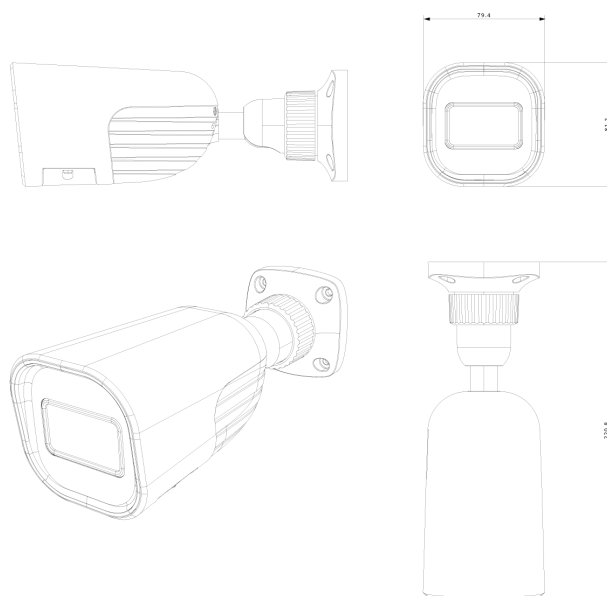

DIMENSIONS