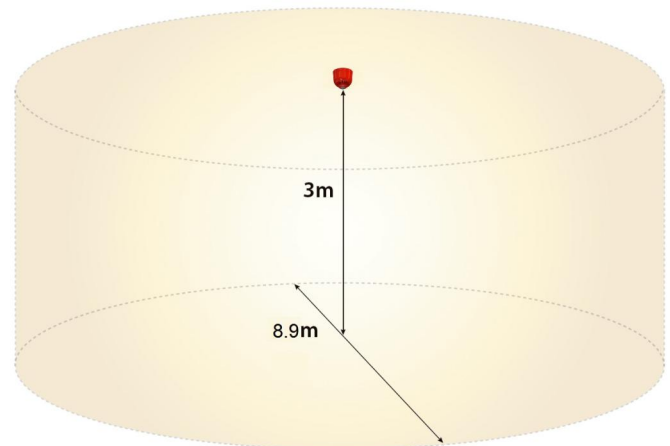

ASC367

Sirene Vermelha de Teto com Alarme Visual EN54, Base Alta - Convencional

Especificações técnicas

Geral

Monitorização de linha Polarised input

Elétrica

Tensão de operação 17 to 60 VDC

Consumo de corrente Beacon: 20 mA @ 0.5 Hz, 40 mA @ 1 Hz
Sounder: 5.1 mA

Sirene

Nível de saída Continuous operation
85 to 97 dB(A) (Sound output @ 1 m, tone dependant)

Tons selecionáveis 32

Sincronização Phased start (Automatic)

Físico

Dimensões físicas 97.5 x 117 mm (Ø x D)

Peso líquido 215 g

Cor Vermelho

Material Alto impacto policarbonato

Ambiental

Temperatura de operação -25 to +70°C

Humidade relativa 5 to 95% noncondensing

Ambiente Interior, Exterior

Classificação IP IP65

Regulamentação

Certificação EN54-23, EN54-3

Physical

Housing colour Red

Flash colour Red

EN54-23 rating

Light coverage C-3-8.9

Mounting position Ceiling

Mounting height up to 3 m

Floor coverage up to 8.9 m diameter

EN54-23 Coverage: C-3-8.9

Como empresa de inovação, a Carrier Fire & Security reserva o direito de alterar as especificações do produto sem aviso prévio. Para obter informações sobre as especificações mais recentes do produto, visite pt.firesecurityproducts.com online ou contate o departamento comercial.

Last updated on 13 September 2024 - 13:51